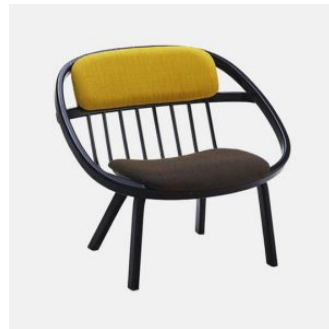

Cori 4-Way Swivel

DESIGN ANDREA STEIDL
CANTARUTTI HOUSE LEATHERS, ITALY

Gentle curves and natural lines follow the profile of Cori, an Andrea Steidl collection that invites you to relax between comfortable and soothing shapes. The shells essence is captured in the version without upholstery: a soft shape, with masterful curvature, and a subtle play of solids and voids demonstrate how only skillful workmanship can meet the most daring creative projects.

Cori is adaptable to various contexts. From hotel lobbies to waiting rooms, from lounge areas to domestic environments, this transversal collection is the culmination of comfort, aesthetic research and contemporary vision. It can be upholstered in a wide range of colours and materials or, upon request, realised in the precious wooden version.

Glides: Nylon

COLLECTION

Cori Timber 4-Leg
ARMCHAIR
CANTARUTTI

Cori 4-Way Swivel
MEETING ARMCHAIR
CANTARUTTI

Cori 4-Way Pedestal
MEETING ARMCHAIR
CANTARUTTI

Cori Timber 4-Leg
LOUNGE CHAIR
CANTARUTTI

Cori 4-Way Swivel
LOUNGE CHAIR
CANTARUTTI

Cori 4-Way Pedestal
LOUNGE CHAIR
CANTARUTTI

Cori Open Back Lounge Chair
LOUNGE CHAIR
CANTARUTTI

SYDNEY
5/50 Stanley Street
Darlinghurst

+61 2 9358 1155

MELBOURNE
11 Stanley Street
Collingwood

+61 3 9417 0781