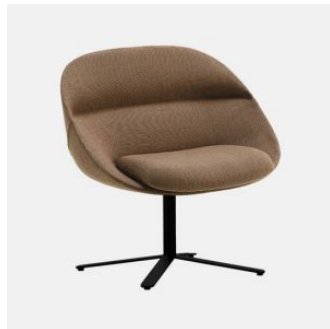

Cori 4-Way Swivel

DESIGN ANDREA STEIDL
CANTARUTTI HOUSE LEATHERS, ITALY

Gentle curves and natural lines follow the profile of Cori, an Andrea Steidl collection that invites you to relax between comfortable and soothing shapes. The shells essence is captured in the version without upholstery: a soft shape, with masterful curvature, and a subtle play of solids and voids demonstrate how only skillful workmanship can meet the most daring creative projects.

Cori is adaptable to various contexts. From hotel lobbies to waiting rooms, from lounge areas to domestic environments, this transversal collection is the culmination of comfort, aesthetic research and contemporary vision. It can be upholstered in a wide range of colours and materials or, upon request, realised in the precious wooden version.

Glides: Nylon

COLLECTION

Cori Timber 4-Leg
ARMCHAIR
CANTARUTTI

Cori 4-Way Swivel
MEETING ARMCHAIR
CANTARUTTI

Cori 4-Way Pedestal
MEETING ARMCHAIR
CANTARUTTI

Cori Timber 4-Leg
LOUNGE CHAIR
CANTARUTTI

Cori 4-Way Swivel
LOUNGE CHAIR
CANTARUTTI

Cori 4-Way Pedestal
LOUNGE CHAIR
CANTARUTTI

Cori Open Back Lounge Chair
LOUNGE CHAIR
CANTARUTTI

SYDNEY
5/50 Stanley Street
Darlinghurst

+61 2 9358 1155

MELBOURNE
11 Stanley Street
Collingwood

+61 3 9417 0781