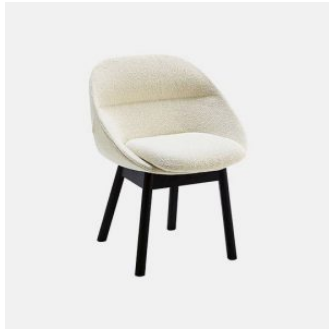

Cori 4-Way Swivel

DESIGN ANDREA STEIDL
CANTARUTTI HOUSE LEATHERS, ITALY

Gentle curves and natural lines follow the profile of Cori, an Andrea Steidl collection that invites you to relax between comfortable and soothing shapes. The shells essence is captured in the version without upholstery: a soft shape, with masterful curvature, and a subtle play of solids and voids demonstrate how only skillful workmanship can meet the most daring creative projects.

Cori is adaptable to various contexts. From hotel lobbies to waiting rooms, from lounge areas to domestic environments, this transversal collection is the culmination of comfort, aesthetic research and contemporary vision. It can be upholstered in a wide range of colours and materials or, upon request, realised in the precious wooden version.

+61 3 9417 0781

ownworld.com.au

DIMENSIONS

W 810 D 650 H 800 | SH 420 (mm)

MATERIALS

Back & Seat: FR polyurethane foam padding, upholstered in House Fabric, House Leather or COM/COL

Base: Metal to selected house powdercoat colour

Glides: Nylon

COLLECTION

Cori Timber 4-Leg
ARMCHAIR
CANTARUTTI

Cori 4-Way Swivel
MEETING ARMCHAIR
CANTARUTTI

Cori 4-Way Pedestal
MEETING ARMCHAIR
CANTARUTTI

Cori Timber 4-Leg
LOUNGE CHAIR
CANTARUTTI

Cori 4-Way Swivel
LOUNGE CHAIR
CANTARUTTI