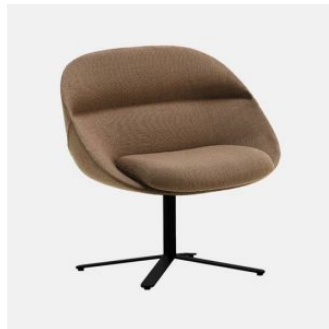

Cori Open Back Lounge Chair

cantarutti

DESIGN ANDREA STEIDL
CANTARUTTI, ITALY

Gentle curves and natural lines follow the profile of Cori, an Andrea Steidl collection that invites you to relax between comfortable and soothing shapes. The shells essence is captured in the version without upholstery: a soft shape, with masterful curvature, and a subtle play of solids and voids demonstrate how only skillful workmanship can meet the most daring creative projects.

Cori is adaptable to various contexts. From hotel lobbies to waiting rooms, from lounge areas to domestic environments, this transversal collection is the culmination of comfort, aesthetic research and contemporary vision. It can be upholstered in a wide range of colours and materials or, upon request, realised in the precious wooden version.

Back Pad & Seat: FR polyurethane foam padding, upholstered in House Fabric, House Leather or COM/COL

Base: Solid Ash wood to selected house finish

Glides: Nylon

COLLECTION

Cori Timber 4-Leg
ARMCHAIR
CANTARUTTI

Cori 4-Way Swivel
MEETING ARMCHAIR
CANTARUTTI

Cori 4-Way Pedestal
MEETING ARMCHAIR
CANTARUTTI

Cori Timber 4-Leg
LOUNGE CHAIR
CANTARUTTI

Cori 4-Way Swivel
LOUNGE CHAIR
CANTARUTTI

Cori 4-Way Pedestal
LOUNGE CHAIR
CANTARUTTI