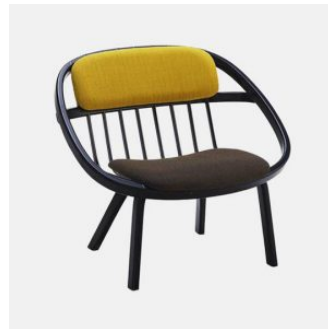

Cori Open Back Lounge Chair

cantarutti

DESIGN ANDREA STEIDL
CANTARUTTI, ITALY

Gentle curves and natural lines follow the profile of Cori, an Andrea Steidl collection that invites you to relax between comfortable and soothing shapes. The shells essence is captured in the version without upholstery: a soft shape, with masterful curvature, and a subtle play of solids and voids demonstrate how only skillful workmanship can meet the most daring creative projects.

Cori is adaptable to various contexts. From hotel lobbies to waiting rooms, from lounge areas to domestic environments, this transversal collection is the culmination of comfort, aesthetic research and contemporary vision. It can be upholstered in a wide range of colours and materials or, upon request, realised in the precious wooden version.

Back Pad & Seat: FR polyurethane foam padding, upholstered in House Fabric, House Leather or COM/COL

Base: Solid Ash wood to selected house finish

Glides: Nylon

COLLECTION

Cori Timber 4-Leg
ARMCHAIR
CANTARUTTI

Cori 4-Way Swivel
MEETING ARMCHAIR
CANTARUTTI

Cori 4-Way Pedestal
MEETING ARMCHAIR
CANTARUTTI

Cori Timber 4-Leg
LOUNGE CHAIR
CANTARUTTI

Cori 4-Way Swivel
LOUNGE CHAIR
CANTARUTTI

Cori 4-Way Pedestal
LOUNGE CHAIR
CANTARUTTI