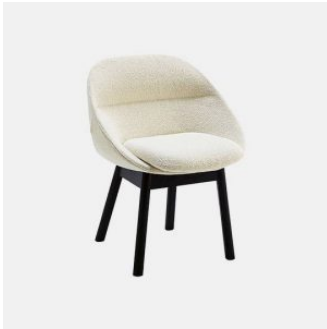

Cori Open Back Lounge Chair

cantarutti

DESIGN ANDREA STEIDL
CANTARUTTI, ITALY

Gentle curves and natural lines follow the profile of Cori, an Andrea Steidl collection that invites you to relax between comfortable and soothing shapes. The shells essence is captured in the version without upholstery: a soft shape, with masterful curvature, and a subtle play of solids and voids demonstrate how only skillful workmanship can meet the most daring creative projects.

Cori is adaptable to various contexts. From hotel lobbies to waiting rooms, from lounge areas to domestic environments, this transversal collection is the culmination of comfort, aesthetic research and contemporary vision. It can be upholstered in a wide range of colours and materials or, upon request, realised in the precious wooden version.

Back Pad & Seat: FR polyurethane foam padding, upholstered in House Fabric, House Leather or COM/COL

Base: Solid Ash wood to selected house finish

Glides: Nylon

COLLECTION

Cori Timber 4-Leg
ARMCHAIR
CANTARUTTI