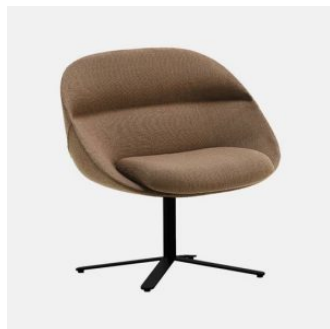

Cori Timber 4-Leg

cantarutti

DESIGN ANDREA STEIDL
CANTARUTTI, ITALY

Gentle curves and natural lines follow the profile of Cori, an Andrea Steidl collection that invites you to relax between comfortable and soothing shapes. The shells essence is captured in the version without upholstery: a soft shape, with masterful curvature, and a subtle play of solids and voids demonstrate how only skillful workmanship can meet the most daring creative projects.

Cori is adaptable to various contexts. From hotel lobbies to waiting rooms, from lounge areas to domestic environments, this transversal collection is the culmination of comfort, aesthetic research and contemporary vision. It can be upholstered in a wide range of colours and materials or, upon request, realised in the precious wooden version.

Back & Seat: FR polyurethane foam padding, upholstered in House Fabric, House Leather or COM/COL

Base: Solid Ash wood to selected house finish

Glides: Nylon

COLLECTION

Cori Timber 4-Leg
ARMCHAIR
CANTARUTTI

Cori 4-Way Swivel
MEETING ARMCHAIR
CANTARUTTI

Cori 4-Way Pedestal
MEETING ARMCHAIR
CANTARUTTI

Cori Timber 4-Leg
LOUNGE CHAIR
CANTARUTTI

Cori 4-Way Swivel
LOUNGE CHAIR
CANTARUTTI

Cori 4-Way Pedestal
LOUNGE CHAIR
CANTARUTTI