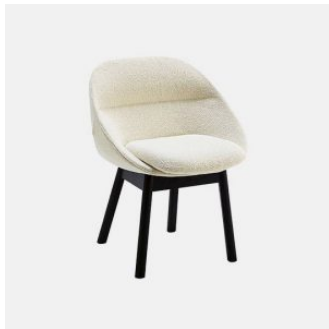

Cori Timber 4-Leg

cantarutti

DESIGN ANDREA STEIDL
CANTARUTTI, ITALY

Gentle curves and natural lines follow the profile of Cori, an Andrea Steidl collection that invites you to relax between comfortable and soothing shapes. The shells essence is captured in the version without upholstery: a soft shape, with masterful curvature, and a subtle play of solids and voids demonstrate how only skillful workmanship can meet the most daring creative projects.

Cori is adaptable to various contexts. From hotel lobbies to waiting rooms, from lounge areas to domestic environments, this transversal collection is the culmination of comfort, aesthetic research and contemporary vision. It can be upholstered in a wide range of colours and materials or, upon request, realised in the precious wooden version.

Back & Seat: FR polyurethane foam padding, upholstered in House Fabric, House Leather or COM/COL

Base: Solid Ash wood to selected house finish

Glides: Nylon

COLLECTION

Cori Timber 4-Leg
ARMCHAIR
CANTARUTTI