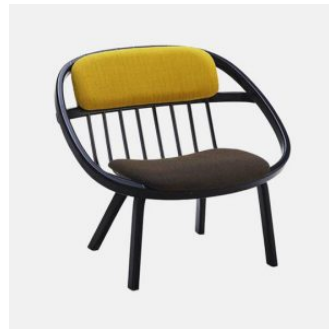

Cori Timber 4-Leg

cantarutti

DESIGN ANDREA STEIDL
CANTARUTTI, ITALY

Gentle curves and natural lines follow the profile of Cori, an Andrea Steidl collection that invites you to relax between comfortable and soothing shapes. The shells essence is captured in the version without upholstery: a soft shape, with masterful curvature, and a subtle play of solids and voids demonstrate how only skillful workmanship can meet the most daring creative projects.

Cori is adaptable to various contexts. From hotel lobbies to waiting rooms, from lounge areas to domestic environments, this transversal collection is the culmination of comfort, aesthetic research and contemporary vision. It can be upholstered in a wide range of colours and materials or, upon request, realised in the precious wooden version.

Back & Seat: FR polyurethane foam padding, upholstered in House Fabric, House Leather or COM/COL

Base: Solid Ash wood to selected house finish

Glides: Nylon

COLLECTION

Cori Timber 4-Leg
ARMCHAIR
CANTARUTTI

Cori 4-Way Swivel
MEETING ARMCHAIR
CANTARUTTI

Cori 4-Way Pedestal
MEETING ARMCHAIR
CANTARUTTI

Cori Timber 4-Leg
LOUNGE CHAIR
CANTARUTTI

Cori 4-Way Swivel
LOUNGE CHAIR
CANTARUTTI

Cori 4-Way Pedestal
LOUNGE CHAIR
CANTARUTTI