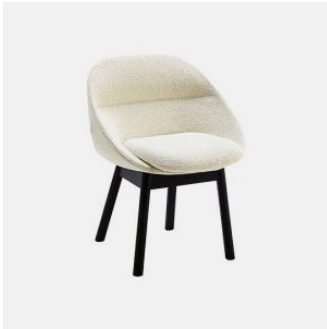

Cori Timber 4-Leg

cantarutti

DESIGN ANDREA STEIDL
CANTARUTTI, ITALY

Gentle curves and natural lines follow the profile of Cori, an Andrea Steidl collection that invites you to relax between comfortable and soothing shapes. The shells essence is captured in the version without upholstery: a soft shape, with masterful curvature, and a subtle play of solids and voids demonstrate how only skillful workmanship can meet the most daring creative projects.

Cori is adaptable to various contexts. From hotel lobbies to waiting rooms, from lounge areas to domestic environments, this transversal collection is the culmination of comfort, aesthetic research and contemporary vision. It can be upholstered in a wide range of colours and materials or, upon request, realised in the precious wooden version.

Back & Seat: FR polyurethane foam padding, upholstered in House Fabric, House Leather or COM/COL

Base: Solid Ash wood to selected house finish

Glides: Nylon

COLLECTION

Cori Timber 4-Leg
ARMCHAIR
CANTARUTTI