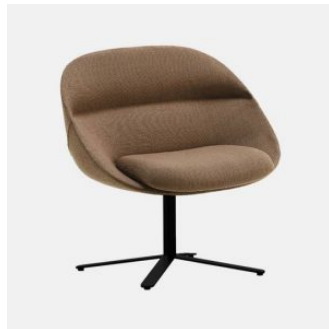

Cori Timber 4-Leg

cantarutti

DESIGN ANDREA STEIDL
CANTARUTTI, ITALY

Gentle curves and natural lines follow the profile of Cori, an Andrea Steidl collection that invites you to relax between comfortable and soothing shapes. The shells essence is captured in the version without upholstery: a soft shape, with masterful curvature, and a subtle play of solids and voids demonstrate how only skillful workmanship can meet the most daring creative projects.

Cori is adaptable to various contexts. From hotel lobbies to waiting rooms, from lounge areas to domestic environments, this transversal collection is the culmination of comfort, aesthetic research and contemporary vision. It can be upholstered in a wide range of colours and materials or, upon request, realised in the precious wooden version.

Back & Seat: FR polyurethane foam padding, upholstered in House Fabric, House Leather or COM/COL

Base: Solid Ash wood to selected house finish

Glides: Nylon

COLLECTION

Cori Timber 4-Leg
ARMCHAIR
CANTARUTTI

Cori 4-Way Swivel
MEETING ARMCHAIR
CANTARUTTI

Cori 4-Way Pedestal
MEETING ARMCHAIR
CANTARUTTI

Cori Timber 4-Leg
LOUNGE CHAIR
CANTARUTTI

Cori 4-Way Swivel
LOUNGE CHAIR
CANTARUTTI

Cori 4-Way Pedestal
LOUNGE CHAIR
CANTARUTTI