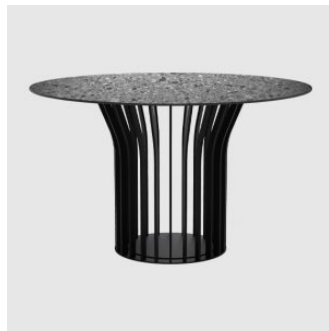

Cosmos

ZANETI

DESIGN ZANETI R&D
ZANETI, AUSTRALIA

Founded in Australia, Zaneti creates furniture for hospitality, workplace and public environments – balancing durability with a distinctly relaxed approach to outdoor living. Drawing influence from European café culture and contemporary Australian lifestyles, the collection spans seating, tables and lounges designed for both indoor and outdoor application. Defined by clean silhouettes, colour and enduring materials, Zaneti pieces feel equally suited to rooftop terraces, restaurants and evolving commercial spaces.

Top: To specification

Base: Steel, powdercoat

Features: Suitable for indoor use only

COLLECTION

Cosmos

COUNTER/BAR HEIGHT TABLE
ZANETI

Cosmos

MEETING/DINING TABLE
ZANETI