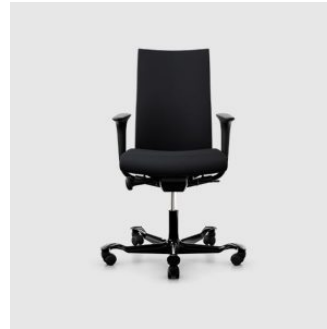

Creed 6002 LB

DESIGN PETER OPSVIK
HÅG - FLOKK, NORWAY

The HÅG Creed builds on the best from two original groundbreakers, the HÅG Ho4 and HÅG Ho5, by legendary designer Peter Opsvik. It combines classic design with smart functionality, is user-friendly, and features our unique centre-tilt mechanism - HÅG in Balance®.

Castors: Hard nylon castors

COLLECTION

Creed 6002 LB
TASK CHAIR
HÅG - FLOKK

Creed 6004 MB
TASK CHAIR
HÅG - FLOKK

Creed 6006 HB
TASK CHAIR
HÅG - FLOKK

SYDNEY
5/50 Stanley Street
Darlinghurst

+61 2 9358 1155

MELBOURNE
11 Stanley Street
Collingwood