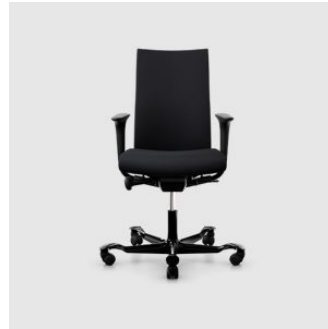

Creed 6004 MB

Flokk

DESIGN PETER OPSVIK
HÅG - FLOKK, NORWAY

The HÅG Creed builds on the best from two original groundbreakers, the HÅG Ho4 and HÅG Ho5, by legendary designer Peter Opsvik. It combines classic design with smart functionality, is user-friendly, and features our unique centre-tilt mechanism - HÅG in Balance®.

Upholstery: Fully upholstered, to selected finish

Base: 730mm dia 5-way aluminium base with 150mm gas lift, powdercoated to selected finish

Castors: Hard nylon castors

COLLECTION

Creed 6002 LB
TASK CHAIR
HÅG - FLOKK

Creed 6004 MB
TASK CHAIR
HÅG - FLOKK

Creed 6006 HB
TASK CHAIR
HÅG - FLOKK

SYDNEY
5/50 Stanley Street
Darlinghurst

+61 2 9358 1155

MELBOURNE
11 Stanley Street
Collingwood

+61 3 9417 0781

ownworld.com.au