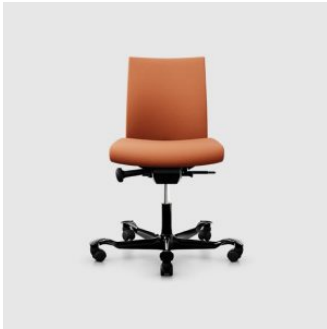

Creed 6004 MB

Flokk

DESIGN PETER OPSVIK
HÅG - FLOKK, NORWAY

The HÅG Creed builds on the best from two original groundbreakers, the HÅG Ho4 and HÅG Ho5, by legendary designer Peter Opsvik. It combines classic design with smart functionality, is user-friendly, and features our unique centre-tilt mechanism - HÅG in Balance®.

The Creed 6003 has a medium-height backrest and is fully upholstered.

LEADTIME

From Stock (or 12 Weeks)

WARRANTY

3 Year Structural

CERTIFICATION

ISO 9001
ISO 14001
ANSI/BIFMA X5.1 & GS mark
GREENGUARD
Tested in accordance to EN 1335 Class A
Product Stewardship Programme

Upholstery: Fully upholstered, to selected finish

Base: 730mm dia 5-way aluminium base with 150mm gas lift, powdercoated to selected finish

Castors: Hard nylon castors

COLLECTION

Creed 6002 LB
TASK CHAIR
HÅG - FLOKK