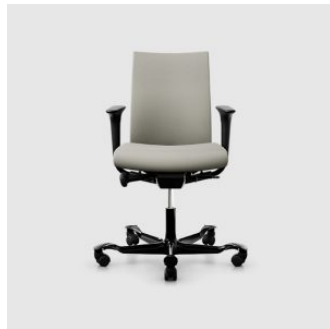

The HÅG Creed 6006 has a high backrest and is fully upholstered.

## DIMENSIONS

---

W 600 D 600 H 980-1120 | SH 395-535 (mm)

## MATERIALS

---

Upholstery: Fully upholstered, to selected finish

Base: 730mm dia 5-way aluminium base with 150mm gas lift, powdercoated to selected finish

Castors: Hard nylon castors

## COLLECTION

---

**Creed 6002 LB**  
TASK CHAIR  
HÅG - FLOKK

**Creed 6004 MB**  
TASK CHAIR  
HÅG - FLOKK

**Creed 6006 HB**  
TASK CHAIR  
HÅG - FLOKK

---

**SYDNEY**  
5/50 Stanley Street  
Darlinghurst

+61 2 9358 1155