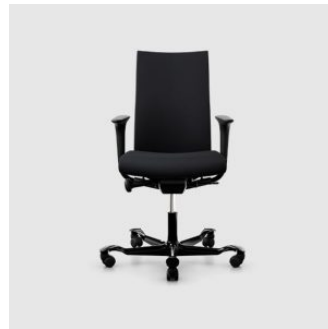

The HÅG Creed 6006 has a high backrest and is fully upholstered.

## COLLECTION

---

**Creed 6002 LB**  
TASK CHAIR  
HÅG - FLOKK

**Creed 6004 MB**  
TASK CHAIR  
HÅG - FLOKK

**Creed 6006 HB**  
TASK CHAIR  
HÅG - FLOKK

---

**SYDNEY**  
5/50 Stanley Street  
Darlinghurst

+61 2 9358 1155