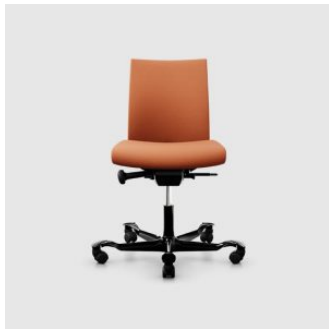

## *Creed 6006 HB*

**Flokk**

**DESIGN** PETER OPSVIK  
HÅG - FLOKK, NORWAY

The HÅG Creed builds on the best from two original groundbreakers, the HÅG Ho4 and HÅG Ho5, by legendary designer Peter Opsvik. It combines classic design with smart functionality, is user-friendly, and features our unique centre-tilt mechanism - HÅG in Balance®.

The HÅG Creed 6006 has a high backrest and is fully upholstered.

## MATERIALS

---

Upholstery: Fully upholstered, to selected finish

Base: 730mm dia 5-way aluminium base with 150mm gas lift, powdercoated to selected finish

Castors: Hard nylon castors

## COLLECTION

---

**Creed 6002 LB**  
TASK CHAIR  
HÅG - FLOKK

**Creed 6004 MB**  
TASK CHAIR  
HÅG - FLOKK

**Creed 6006 HB**  
TASK CHAIR  
HÅG - FLOKK

---

**SYDNEY**  
5/50 Stanley Street  
Darlinghurst

+61 2 9358 1155