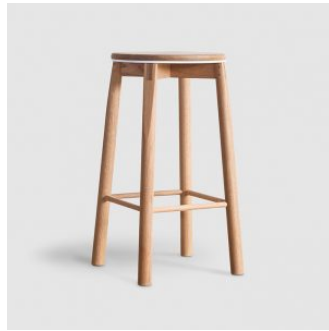

Crop Low

DESIGN RELM
LOCAL EDIT, AUSTRALIA

The Crop collection features a solid round timber seat gently chamfered, resting on top of a powdercoated aluminium accent plate. The collection's defining feature is a pinned bridle joint securing the legs to the rails, which is delicately sliced, or cropped, to expose the end grain. Solid timber foot rails are discreetly secured to the lower legs to add strength and stability.

Seat plate: Made of aluminium, powdercoated to selected finish

COLLECTION

Crop Low
STOOL
LOCALEEDIT

Crop
STOOL
LOCALEEDIT

SYDNEY
5/50 Stanley Street
Darlinghurst

+61 2 9358 1155

MELBOURNE
11 Stanley Street
Collingwood