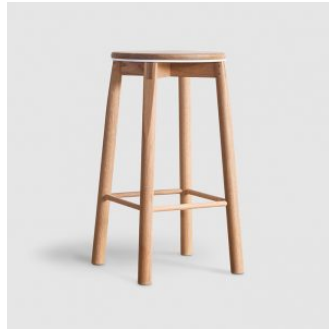

Crop

DESIGN RELM
LOCAL EDIT, AUSTRALIA

The Crop collection features a solid round timber seat gently chamfered, resting on top of a powdercoated aluminium accent plate. The collection's defining feature is a pinned bridle joint securing the legs to the rails, which is delicately sliced, or cropped, to expose the end grain. Solid timber foot rails are discreetly secured to the lower legs to add strength and stability.

Seat plate: Made of aluminium, powdercoated to selected finish

Footrest: Made of solid wood, to selected finish

COLLECTION

Crop Low
STOOL
LOCALEDIT

Crop
STOOL
LOCALEDIT

SYDNEY
5/50 Stanley Street
Darlinghurst