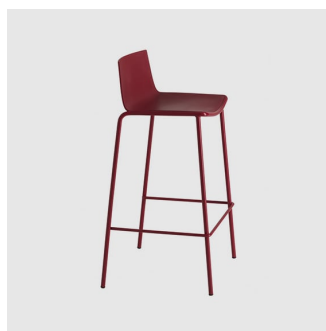

## Cuba

**DESIGN** MARCSADLER  
ET AL. HOUSE FABRICS, ITALY

Simple and sober lines give the Cuba seating range a universal appeal. Attention to detail and technological innovation were paramount in the development of the Cuba chair. The narrow radius of curvature and unique metal folding technique of the framework, that twists and turns around the seat, has produced a highly distinctive and very personal design characteristic.

The Cuba seating collection includes a chair and armchair version as well as a stool, available in both counter and bar heights. Cuba is suitable for use both indoors and out and is offered in a wide range of colours. Optional seat pad upholstery is also available on all variations.

## MATERIALS

---

Shell: Polypropylene reinforced with fibreglass

Upholstery: Optional seat upholstery with 15mm thick high density, high resilience CMHR polyurethane FR foam, seat only or fully upholstered in house fabric/leather or COM/COL

## COLLECTION

---

**Cuba 4-Leg**  
STACKING CHAIR  
ET AL.

**Cuba Sled**  
STACKING CHAIR  
ET AL.

**Cuba**  
STOOL  
ET AL.

---

**SYDNEY**  
5/50 Stanley Street  
Darlinghurst

+61 2 9358 1155