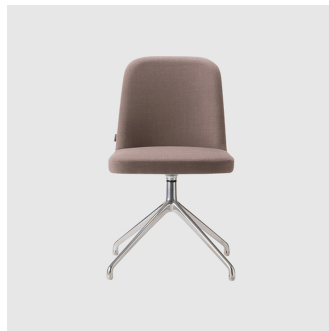

Base: Tubular steel frame, to selected finish

Glides: Plastic glides

COLLECTION

Da Vinci 01 4-Way Pedestal

CHAIR
TORRE

Da Vinci 01 4-Way Swivel

MEETING CHAIR
TORRE

Da Vinci 01 Metal 4-Leg

CHAIR
TORRE

Da Vinci 01 Timber 4-Leg

CHAIR
TORRE

Da Vinci 02 4-Way Pedestal

ARMCHAIR
TORRE

Da Vinci 02 4-Way Swivel

MEETING ARMCHAIR
TORRE

Da Vinci 02 Metal 4 Leg