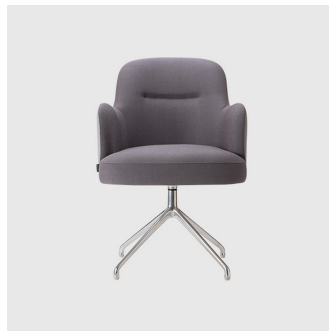

Base: Tubular steel frame, to selected finish

Glides: Plastic glides

COLLECTION

Da Vinci 01 4-Way Pedestal

CHAIR
TORRE

Da Vinci 01 4-Way Swivel

MEETING CHAIR
TORRE

Da Vinci 01 Metal 4-Leg

CHAIR
TORRE

Da Vinci 01 Timber 4-Leg

CHAIR
TORRE

Da Vinci 02 4-Way Pedestal

ARMCHAIR
TORRE

Da Vinci 02 4-Way Swivel

MEETING ARMCHAIR
TORRE

Da Vinci 02 Metal 4 Leg