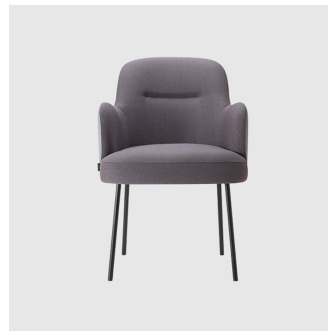

Base: Tubular steel frame, to selected finish

Glides: Plastic glides

COLLECTION

Da Vinci 01 4-Way Pedestal

CHAIR
TORRE

Da Vinci 01 4-Way Swivel

MEETING CHAIR
TORRE

Da Vinci 01 Metal 4-Leg

CHAIR
TORRE

Da Vinci 01 Timber 4-Leg

CHAIR
TORRE

Da Vinci 02 4-Way Pedestal

ARMCHAIR
TORRE

Da Vinci 02 4-Way Swivel

MEETING ARMCHAIR
TORRE

Da Vinci 02 Metal 4 Leg