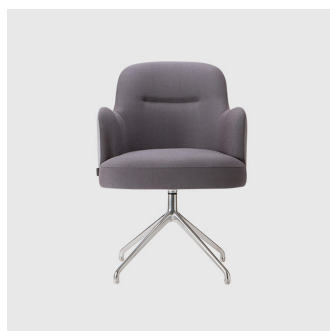

Base: Tubular steel frame, to selected finish

Glides: Plastic glides

COLLECTION

Da Vinci 01 4-Way Pedestal

CHAIR
TORRE

Da Vinci 01 4-Way Swivel

MEETING CHAIR
TORRE

Da Vinci 01 Metal 4-Leg

CHAIR
TORRE

Da Vinci 01 Timber 4-Leg

CHAIR
TORRE

Da Vinci 02 4-Way Pedestal

ARMCHAIR
TORRE

Da Vinci 02 4-Way Swivel

MEETING ARMCHAIR
TORRE

Da Vinci 02 Metal 4 Leg