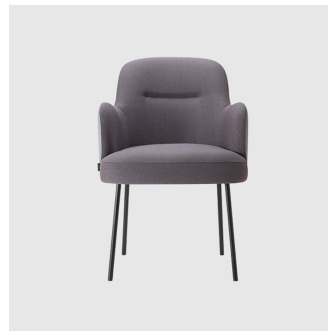

Base: Solid conical Ash wood legs, stained to house colour

Glides: Plastic glides

COLLECTION

Da Vinci 01 4-Way Pedestal

CHAIR
TORRE

Da Vinci 01 4-Way Swivel

MEETING CHAIR
TORRE

Da Vinci 01 Metal 4-Leg

CHAIR
TORRE

Da Vinci 01 Timber 4-Leg

CHAIR
TORRE

Da Vinci 02 4-Way Pedestal

ARMCHAIR
TORRE

Da Vinci 02 4-Way Swivel

MEETING ARMCHAIR
TORRE

Da Vinci 02 Metal 4 Leg