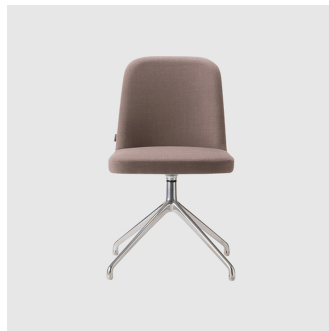

Base: Solid conical Ash wood legs, stained to house colour

Glides: Plastic glides

COLLECTION

Da Vinci 01 4-Way Pedestal

CHAIR
TORRE

Da Vinci 01 4-Way Swivel

MEETING CHAIR
TORRE

Da Vinci 01 Metal 4-Leg

CHAIR
TORRE

Da Vinci 01 Timber 4-Leg

CHAIR
TORRE

Da Vinci 02 4-Way Pedestal

ARMCHAIR
TORRE

Da Vinci 02 4-Way Swivel

MEETING ARMCHAIR
TORRE

Da Vinci 02 Metal 4 Leg