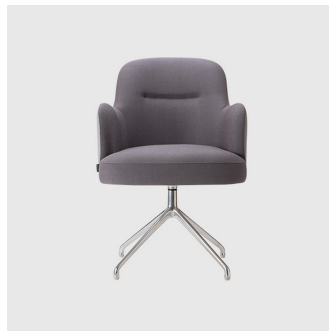

Base: Solid conical Ash wood legs, stained to house colour

Glides: Plastic glides

COLLECTION

Da Vinci 01 4-Way Pedestal

CHAIR
TORRE

Da Vinci 01 4-Way Swivel

MEETING CHAIR
TORRE

Da Vinci 01 Metal 4-Leg

CHAIR
TORRE

Da Vinci 01 Timber 4-Leg

CHAIR
TORRE

Da Vinci 02 4-Way Pedestal

ARMCHAIR
TORRE

Da Vinci 02 4-Way Swivel

MEETING ARMCHAIR
TORRE

Da Vinci 02 Metal 4 Leg