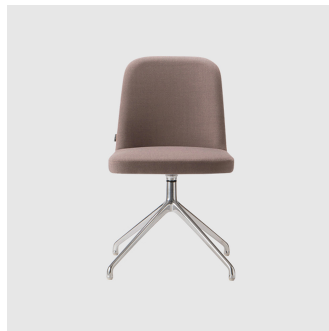

MATERIALS

Body: Inner steel frame, covered with high density mould-injected polyurethane FR foam

Upholstery: Shell fully upholstered in house fabrics/leathers or COM/COL

Base: Tubular steel frame, to selected finish

Glides: Plastic glides

COLLECTION

Da Vinci 01 4-Way Pedestal

CHAIR
TORRE

Da Vinci 01 4-Way Swivel

MEETING CHAIR
TORRE

Da Vinci 01 Metal 4-Leg

CHAIR
TORRE