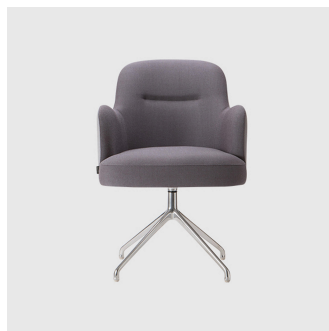

MATERIALS

Body: Inner steel frame, covered with high density mould-injected polyurethane FR foam

Upholstery: Shell fully upholstered in house fabrics/leathers or COM/COL

Base: Tubular steel frame, to selected finish

Glides: Plastic glides

COLLECTION

Da Vinci 01 4-Way Pedestal

CHAIR
TORRE

Da Vinci 01 4-Way Swivel

MEETING CHAIR
TORRE

Da Vinci 01 Metal 4-Leg

CHAIR
TORRE

Da Vinci 01 Timber 4-Leg

CHAIR
TORRE

Da Vinci 02 4-Way Pedestal

ARMCHAIR
TORRE

Da Vinci 02 4-Way Swivel

MEETING ARMCHAIR
TORRE

Da Vinci 02 Metal 4 Leg

ARMCHAIR
TORRE