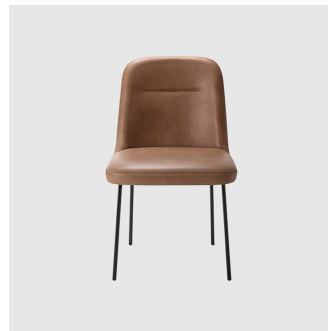

MATERIALS

Body: Inner steel frame, covered with high density mould-injected polyurethane FR foam

Upholstery: Shell fully upholstered in house fabrics/leathers or COM/COL

Base: Tubular steel frame, to selected finish

Glides: Plastic glides

COLLECTION

Da Vinci 01 4-Way Pedestal

CHAIR
TORRE

Da Vinci 01 4-Way Swivel

MEETING CHAIR
TORRE

Da Vinci 01 Metal 4-Leg

CHAIR
TORRE

Da Vinci 01 Timber 4-Leg

CHAIR
TORRE

Da Vinci 02 4-Way Pedestal

ARMCHAIR
TORRE

Da Vinci 02 4-Way Swivel

MEETING ARMCHAIR
TORRE

Da Vinci 02 Metal 4 Leg

ARMCHAIR
TORRE