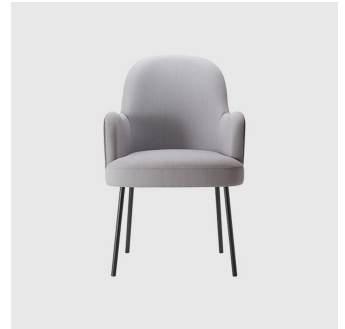

Da Vinci 04 Metal 4 Leg
ARMCHAIR
TORRE