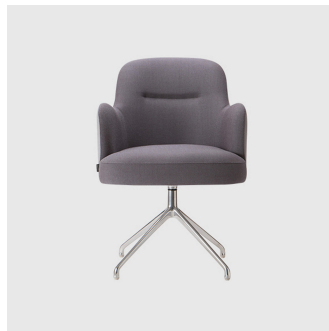

MATERIALS

Body: Inner steel frame, covered with high density mould-injected polyurethane FR foam
Upholstery: Shell fully upholstered in house fabrics/leathers or COM/COL
Base: Solid conical Ash wood legs, stained to house colour
Glides: Plastic glides

COLLECTION

Da Vinci 01 4-Way Pedestal

CHAIR
TORRE

Da Vinci 01 4-Way Swivel

MEETING CHAIR
TORRE

Da Vinci 01 Metal 4-Leg

CHAIR
TORRE

Da Vinci 01 Timber 4-Leg

CHAIR
TORRE

Da Vinci 02 4-Way Pedestal

ARMCHAIR
TORRE

Da Vinci 02 4-Way Swivel

MEETING ARMCHAIR
TORRE

Da Vinci 02 Metal 4 Leg

ARMCHAIR
TORRE

Da Vinci 02 Timber 4 Leg