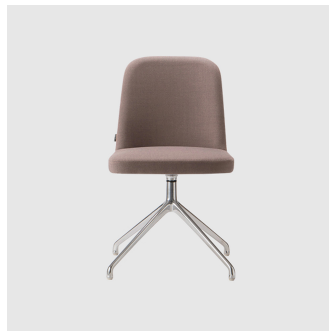

MATERIALS

Body: Inner steel frame, covered with high density mould-injected polyurethane FR foam
Upholstery: Shell fully upholstered in house fabrics/leathers or COM/COL
Base: Solid conical Ash wood legs, stained to house colour
Glides: Plastic glides

COLLECTION

Da Vinci 01 4-Way Pedestal

CHAIR
TORRE

Da Vinci 01 4-Way Swivel

MEETING CHAIR
TORRE

Da Vinci 01 Metal 4-Leg

CHAIR
TORRE

Da Vinci 01 Timber 4-Leg