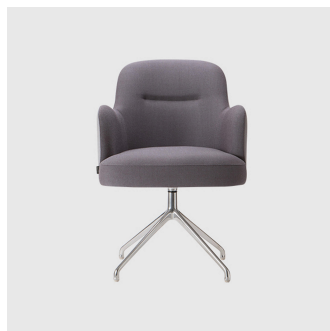

Base: Tubular steel frame, to selected finish

Glides: Plastic glides

COLLECTION

Da Vinci 01 4-Way Pedestal

CHAIR
TORRE

Da Vinci 01 4-Way Swivel

MEETING CHAIR
TORRE

Da Vinci 01 Metal 4-Leg

CHAIR
TORRE

Da Vinci 01 Timber 4-Leg

CHAIR
TORRE

Da Vinci 02 4-Way Pedestal

ARMCHAIR
TORRE

Da Vinci 02 4-Way Swivel

MEETING ARMCHAIR
TORRE

Da Vinci 02 Metal 4 Leg