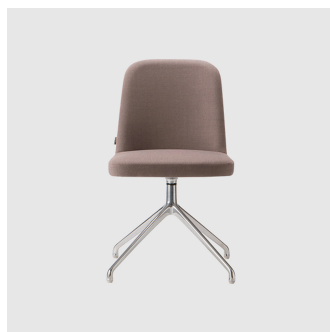

Base: Tubular steel frame, to selected finish

Glides: Plastic glides

COLLECTION

Da Vinci 01 4-Way Pedestal

CHAIR
TORRE

Da Vinci 01 4-Way Swivel

MEETING CHAIR
TORRE

Da Vinci 01 Metal 4-Leg

CHAIR
TORRE

Da Vinci 01 Timber 4-Leg

CHAIR
TORRE

Da Vinci 02 4-Way Pedestal

ARMCHAIR
TORRE

Da Vinci 02 4-Way Swivel

MEETING ARMCHAIR
TORRE

Da Vinci 02 Metal 4 Leg