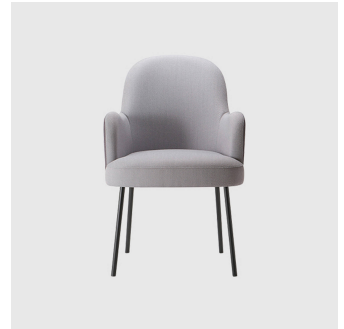

Base: Tubular steel frame, to selected finish

Glides: Plastic glides

COLLECTION

Da Vinci 01 4-Way Pedestal

CHAIR
TORRE

Da Vinci 01 4-Way Swivel

MEETING CHAIR
TORRE

Da Vinci 01 Metal 4-Leg

Da Vinci 03 4-Way Pedestal
ARMCHAIR
TORRE

Da Vinci 03 4-Way Swivel
MEETING ARMCHAIR
TORRE

Da Vinci 03 Metal 4 Leg
ARMCHAIR
TORRE

Da Vinci 03 Timber 4 Leg
ARMCHAIR
TORRE

Da Vinci 04 4-Way Pedestal
ARMCHAIR
TORRE

Da Vinci 04 4-Way Swivel
MEETING ARMCHAIR
TORRE

Da Vinci 04 5-Way Castor
TASK ARMCHAIR
TORRE

Da Vinci 04 Metal 4 Leg
ARMCHAIR
TORRE

Da Vinci 04 Timber 4-Leg
ARMCHAIR
TORRE

Da Vinci 05 High Back Metal 4-Leg
LOUNGE CHAIR
TORRE