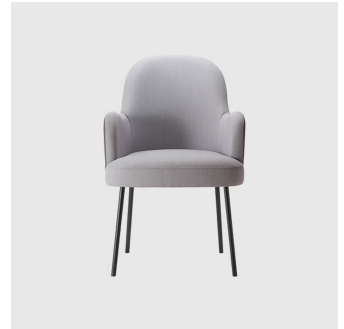

+61 3 9417 0781

ownworld.com.au

Da Vinci 03 4-Way Pedestal
ARMCHAIR
TORRE

Da Vinci 03 4-Way Swivel
MEETING ARMCHAIR
TORRE

Da Vinci 03 Metal 4 Leg
ARMCHAIR
TORRE

Da Vinci 03 Timber 4 Leg
ARMCHAIR
TORRE

Da Vinci 04 4-Way Pedestal
ARMCHAIR
TORRE

Da Vinci 04 4-Way Swivel
MEETING ARMCHAIR
TORRE

Da Vinci 04 5-Way Castor
TASK ARMCHAIR
TORRE

Da Vinci 04 Metal 4 Leg
ARMCHAIR
TORRE

Da Vinci 04 Timber 4-Leg
ARMCHAIR
TORRE

Da Vinci 05 High Back Metal 4-Leg
LOUNGE CHAIR
TORRE