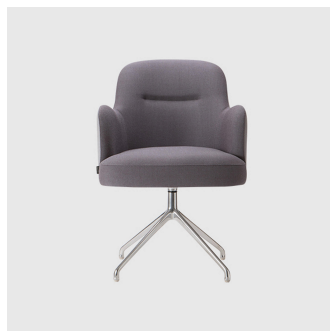

MATERIALS

Body: Inner steel frame, covered with high density mould-injected polyurethane FR foam
Upholstery: Shell fully upholstered in house fabrics/leathers or COM/COL
Base: Solid conical Ash wood legs, stained to house colour
Glides: Plastic glides

COLLECTION

Da Vinci 01 4-Way Pedestal
CHAIR
TORRE

Da Vinci 01 4-Way Swivel
MEETING CHAIR
TORRE

Da Vinci 01 Metal 4-Leg
CHAIR
TORRE

Da Vinci 01 Timber 4-Leg
CHAIR
TORRE

Da Vinci 02 4-Way Pedestal
ARMCHAIR
TORRE