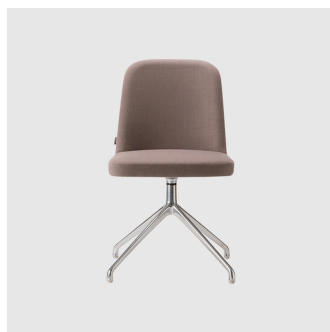

Da Vinci 01 4-Way Swivel
MEETING CHAIR
TORRE