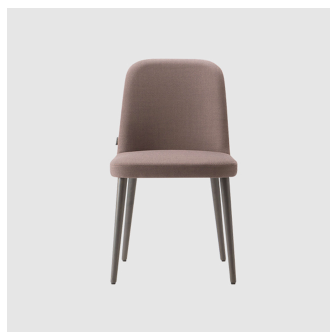

Da Vinci 01 Timber 4-Leg

CHAIR
TORRE