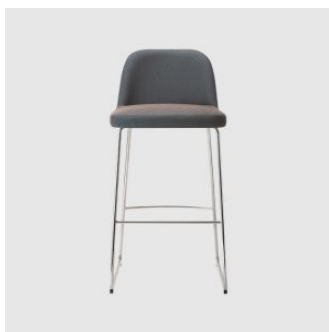

Da Vinci 07 Sled

STOOL
TORRE