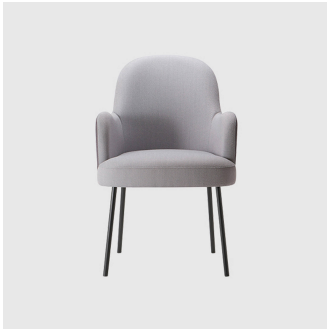

MATERIALS

Body: Inner steel frame, covered with high density mould-injected polyurethane FR foam
Upholstery: Shell fully upholstered in house fabrics/leathers or COM/COL
Base: Tubular steel frame, to selected finish
Glides: Plastic glides

MEETING CHAIR
TORRE

Da Vinci 02 Metal 4 Leg

ARMCHAIR
TORRE

Da Vinci 02 Timber 4 Leg

ARMCHAIR
TORRE

Da Vinci 02 4-Way Pedestal

ARMCHAIR
TORRE

Da Vinci 02 4-Way Swivel

Da Vinci 03 4-Way Pedestal
ARMCHAIR
TORRE

Da Vinci 03 4-Way Swivel
MEETING ARMCHAIR
TORRE

Da Vinci 04 Metal 4 Leg
ARMCHAIR
TORRE

Da Vinci 04 Timber 4-Leg
ARMCHAIR
TORRE

Da Vinci 04 4-Way Pedestal
ARMCHAIR
TORRE