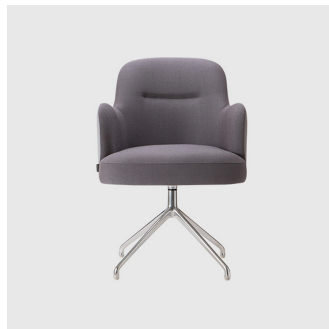

Base: Tubular steel frame, to selected finish

Glides: Plastic glides

COLLECTION

Da Vinci 01 4-Way Pedestal

CHAIR
TORRE

Da Vinci 01 4-Way Swivel

MEETING CHAIR
TORRE

Da Vinci 01 Metal 4-Leg

CHAIR
TORRE

Da Vinci 01 Timber 4-Leg

CHAIR
TORRE

Da Vinci 02 4-Way Pedestal

ARMCHAIR
TORRE

Da Vinci 02 4-Way Swivel

MEETING ARMCHAIR
TORRE

Da Vinci 02 Metal 4 Leg