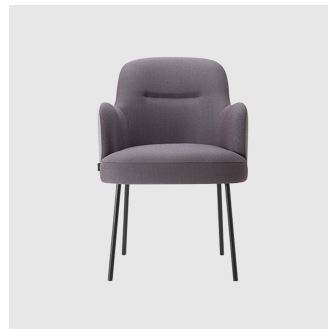

Base: Tubular steel frame, to selected finish

Glides: Plastic glides

COLLECTION

Da Vinci 01 4-Way Pedestal

CHAIR
TORRE

Da Vinci 01 4-Way Swivel

MEETING CHAIR
TORRE

Da Vinci 01 Metal 4-Leg

CHAIR
TORRE

Da Vinci 01 Timber 4-Leg

CHAIR
TORRE

Da Vinci 02 4-Way Pedestal

ARMCHAIR
TORRE

Da Vinci 02 4-Way Swivel

MEETING ARMCHAIR
TORRE

Da Vinci 02 Metal 4 Leg