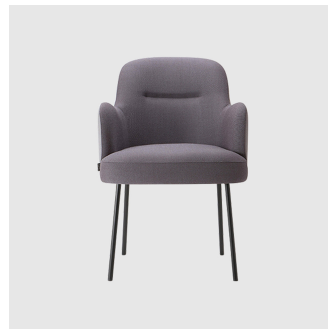

Base: Solid conical Ash wood legs, stained to house colour

Glides: Plastic glides

COLLECTION

Da Vinci 01 4-Way Pedestal

CHAIR
TORRE

Da Vinci 01 4-Way Swivel

MEETING CHAIR
TORRE

Da Vinci 01 Metal 4-Leg

CHAIR
TORRE

Da Vinci 01 Timber 4-Leg

CHAIR
TORRE

Da Vinci 02 4-Way Pedestal

ARMCHAIR
TORRE

Da Vinci 02 4-Way Swivel

MEETING ARMCHAIR
TORRE

Da Vinci 02 Metal 4 Leg