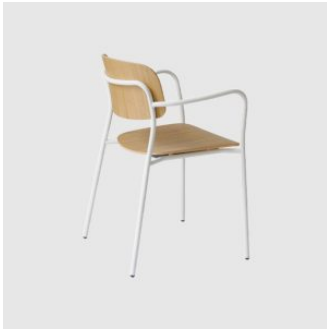

Daily

COLOS

DESIGN JUN YASUMOTO
COLOS, ITALY

With Daily, designer Jun Yasumoto and Colos reimagine a classic industrial concept: the union of a wooden seat and backrest with a sturdy metal frame. The focus was to retain the design's traditional simplicity while introducing subtle refinements, creating a piece that suits more sophisticated environments.

+61 2 9358 1155

MELBOURNE
11 Stanley Street
Collingwood

+61 3 9417 0781

ownworld.com.au

DIMENSIONS

W 605 D 510 H 780 (mm)

MATERIALS

Back & Seat: Oak wood plywood to house finish

Frame & Arms: 18mm Dia tubular steel to house powdercoat colour

Other Features: Suitable for indoor use only; Nylon glides; Stacking up to 6pcs on the floor

COLLECTION

Daily
STACKING ARMCHAIR
COLOS

Daily
STACKING CHAIR
COLOS