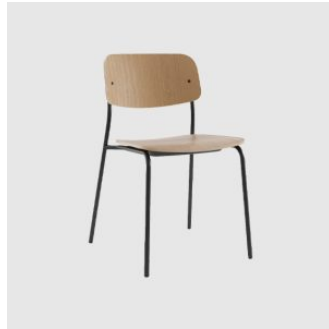

Daily

COLOS

DESIGN JUN YASUMOTO
COLOS, ITALY

With Daily, designer Jun Yasumoto and Colos reimagine a classic industrial concept: the union of a wooden seat and backrest with a sturdy metal frame. The focus was to retain the design's traditional simplicity while introducing subtle refinements, creating a piece that suits more sophisticated environments.

+61 2 9358 1155

MELBOURNE
11 Stanley Street
Collingwood

+61 3 9417 0781

ownworld.com.au

DIMENSIONS

W 605 D 510 H 780 (mm)

MATERIALS

Back & Seat: Oak wood plywood to house finish

Frame & Arms: 18mm Dia tubular steel to house powdercoat colour

Other Features: Suitable for indoor use only; Nylon glides; Stacking up to 6pcs on the floor

COLLECTION

Daily
STACKING ARMCHAIR
COLOS

Daily
STACKING CHAIR
COLOS