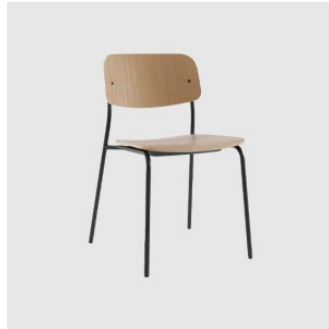

Daily

COLOS

DESIGN JUN YASUMOTO
COLOS, ITALY

With Daily, designer Jun Yasumoto and Colos reimagine a classic industrial concept: the union of a wooden seat and backrest with a sturdy metal frame. The focus was to retain the design's traditional simplicity while introducing subtle refinements, creating a piece that suits more sophisticated environments.

+61 2 9358 1155

MELBOURNE
11 Stanley Street
Collingwood

+61 3 9417 0781

ownworld.com.au

DIMENSIONS

W 490 D 510 H 780 (mm)

MATERIALS

Back & Seat: Oak wood plywood to house finish

Frame: 18mm Dia tubular steel to house powdercoat colour

Other Features: Suitable for indoor use only; Nylon glides; Stacking up to 6pcs on the floor

COLLECTION

Daily
STACKING ARMCHAIR
COLOS

Daily
STACKING CHAIR
COLOS