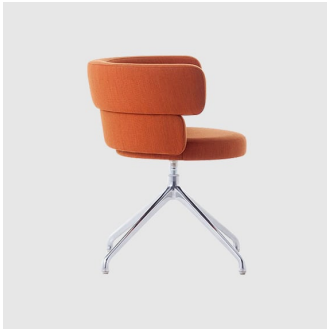

DIMENSIONS

Art.882

W560 D 480 H 730-910 | SH 570-750 (mm)

MATERIALS

Upholstery: Fire retardant foam, with seat only or fully upholstered in house fabric/leather or COM/COL

Frame: Steel, in polished aluminium or powdercoated to selected colour

Glides: Plastic standard glides or felt glides for timber floors

COLLECTION

Dam 4-Way Swivel
MEETING ARMCHAIR
ARRMET