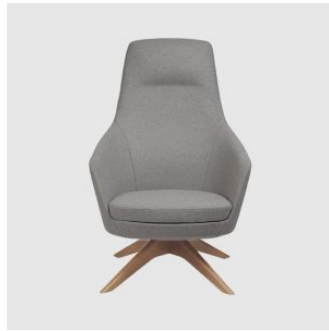

Delphi Plus Sled

DESIGN COLLABORATION
ADVANTA, AUSTRALIA

An elegant and versatile Lounge Chair, Delphi is available on a multitude of base options to suit almost any application. Clever proportions disguise the generous internal seat width, allowing use from a very broad range of people. Ideal for both informal and formal reception, visitor, waiting and breakout areas, the Delphi brings a warm and welcoming atmosphere with superb comfort.

Delphi is available on a Sled, Timber 4-Leg, 4-Way Swivel (metal and timber), 5-Way on Castors and as a Lounge Chair.

Advanta

LEADTIME

6-10 Weeks

WARRANTY

3 Year Structural

CERTIFICATION

ISO 9001
ISO 14001
ISO AS4801
Product Stewardship Programme

Upholstery: FR foam, fully upholstered, to selected finish

Base: Made of steel, to selected finish

COLLECTION

Delphi Plus Timber 4-Leg

LOUNGE CHAIR
ADVANTA

Delphi Plus Timber Swivel

LOUNGE CHAIR
ADVANTA

Delphi Plus Sled