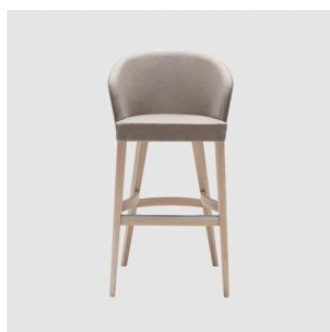

Doris
STOOL
ORIGINS 1971