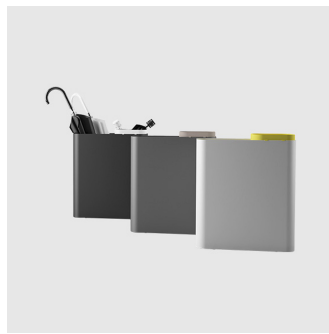

Drop Out
UMBRELLA STAND
SYSTEMTRONIC

SYDNEY
5/50 Stanley Street
Darlinghurst

+61293581155

MELBOURNE
11 Stanley Street
Collingwood

+61394170781

ownworld.com.au