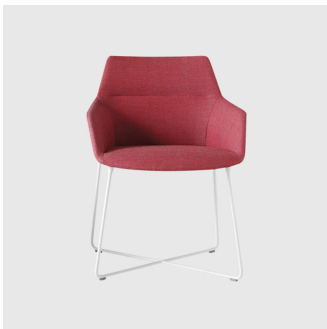

The lounges are available in two backrest heights which can be combined with a variety of bases; Sled, 4-Way Swivel, Timber 4 Leg and Timber Trestle options.

Also available as the perfect complimentary solution to the lounge collection is the Dunas XS range of chairs and armchairs, available in the following variations; 4 Leg, Sled, 4-Way Swivel, 4-Way Pedestal 5-Way Castor and Timber Trestle.

Dunas XS 4-Way Swivel
MEETING CHAIR
INCLASS

Dunas XS 4-Way Swivel
MEETING ARMCHAIR
INCLASS

Dunas XS 5-Way Castor
TASK CHAIR
INCLASS

Dunas XS 5-Way Castor
TASK ARMCHAIR
INCLASS

Dunas XS Sled
CHAIR
INCLASS

Dunas XS Sled
ARMCHAIR
INCLASS