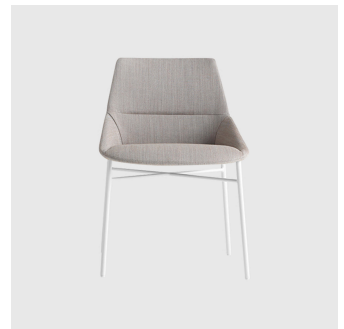

Dunas XL Low Back Swivel

INCLASS

DESIGN CHRISTOPHE PILLET
INCLASS, SPAIN

The Dunas XL collection offers a range of spacious and comfortable lounge seating. Sleek lines and enveloping contours create cosy yet modern spaces where one can relax, comfortably wait or carry out informal meetings.

The lounges are available in two backrest heights which can be combined with a variety of bases; Sled, 4-Way Swivel, Timber 4 Leg and Timber Trestle options.

Also available as the perfect complimentary solution to the lounge collection is the Dunas XS range of chairs and armchairs, available in the following variations; 4 Leg, Sled, 4-Way Swivel, 4-Way Pedestal 5-Way Castor and Timber Trestle.

Dunas XL High Back Sled

LOUNGE CHAIR
INCLASS

Dunas XL High Back Swivel

LOUNGE CHAIR
INCLASS

Dunas XL High Back Timber Trestle

LOUNGE CHAIR
INCLASS

Dunas XL Low Back Sled

LOUNGE CHAIR
INCLASS

Dunas XL Low Back Swivel

LOUNGE CHAIR
INCLASS

Dunas XL Low Back Timber 4-Leg

LOUNGE CHAIR
INCLASS

Dunas XL Low Back Timber Trestle

LOUNGE CHAIR
INCLASS

Dunas XS 4-Leg

CHAIR
INCLASS