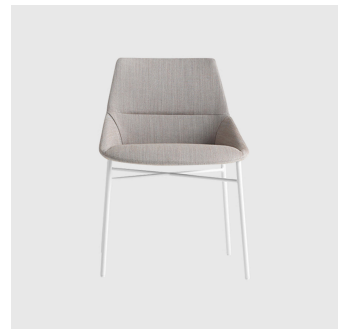

The lounges are available in two backrest heights which can be combined with a variety of bases; Sled, 4-Way Swivel, Timber 4 Leg and Timber Trestle options.

Also available as the perfect complimentary solution to the lounge collection is the Dunas XS range of chairs and armchairs, available in the following variations; 4 Leg, Sled, 4-Way Swivel, 4-Way Pedestal 5-Way Castor and Timber Trestle.

COLLECTION

Dunas XL High Back Sled

LOUNGE CHAIR
INCLASS

Dunas XL High Back Swivel

LOUNGE CHAIR
INCLASS

Dunas XL High Back Timber Trestle

LOUNGE CHAIR
INCLASS

Dunas XL Low Back Sled

LOUNGE CHAIR
INCLASS

Dunas XL Low Back Swivel

LOUNGE CHAIR
INCLASS

Dunas XL Low Back Timber 4-Leg

LOUNGE CHAIR
INCLASS

Dunas XL Low Back Timber Trestle

LOUNGE CHAIR
INCLASS

Dunas XS 4-Leg