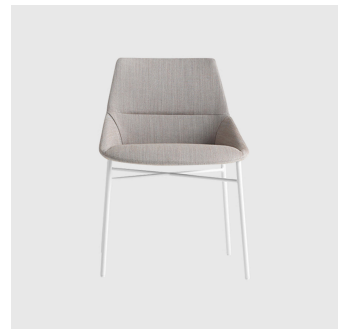

Dunas XS 4-Leg

CHAIR
INCLASS

SYDNEY
5/50 Stanley Street
Darlinghurst

+61 2 9358 1155

MELBOURNE
11 Stanley Street
Collingwood

+61 3 9417 0781

ownworld.com.au