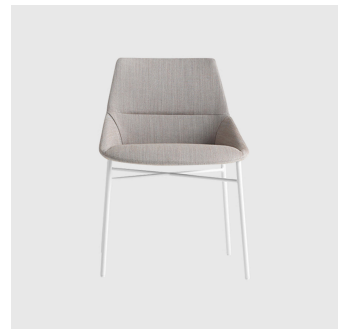

Dunas XS 4-Leg

INCLASS

DESIGN CHRISTOPHE PILLET
INCLASS, SPAIN

Characterised by a sophisticated design, with sleek lines and essential elegance, Dunas XS offers an extensive collection of chairs and armchairs of transversal use. Ultimate flexibility originates from the combination of two seat options, a chair or armchair, with a wide variety of bases, allowing endless possibilities of use in all types of contexts and spaces.

The Dunas collection includes the XS range of chairs and armchairs, available in the following variations; 4 Leg, Sled, 4-Way Swivel, 4-Way Pedestal 5-Way Castor and Timber Trestle. Expanding on the range, the Dunas XL lounge is available with a low or high back on a variety of base options, and is a perfect complimentary solution to any waiting or lounge space, both public and private.

LOUNGE CHAIR
INCLASS

Dunas XL High Back Swivel

LOUNGE CHAIR
INCLASS

Dunas XL High Back Timber Trestle

LOUNGE CHAIR
INCLASS

Dunas XL Low Back Sled

LOUNGE CHAIR
INCLASS

Dunas XL Low Back Swivel

LOUNGE CHAIR
INCLASS

Dunas XL Low Back Timber 4-Leg

LOUNGE CHAIR
INCLASS

Dunas XL Low Back Timber Trestle

LOUNGE CHAIR
INCLASS

Dunas XS 4-Leg

CHAIR
INCLASS

SYDNEY
5/50 Stanley Street
Darlinghurst