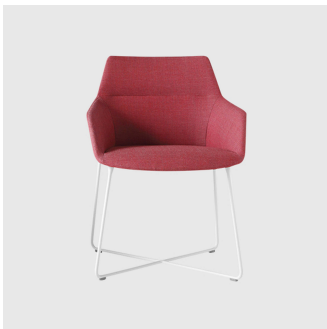

Dunas XS 4-Leg

INCLASS

DESIGN CHRISTOPHE PILLET
INCLASS, SPAIN

Characterised by a sophisticated design, with sleek lines and essential elegance, Dunas XS offers an extensive collection of chairs and armchairs of transversal use. Ultimate flexibility originates from the combination of two seat options, a chair or armchair, with a wide variety of bases, allowing endless possibilities of use in all types of contexts and spaces.

The Dunas collection includes the XS range of chairs and armchairs, available in the following variations; 4 Leg, Sled, 4-Way Swivel, 4-Way Pedestal 5-Way Castor and Timber Trestle. Expanding on the range, the Dunas XL lounge is available with a low or high back on a variety of base options, and is a perfect complimentary solution to any waiting or lounge space, both public and private.

Dunas XS 4-Way Swivel
MEETING ARMCHAIR
INCLASS

Dunas XS 5-Way Castor
TASK CHAIR
INCLASS

Dunas XS 5-Way Castor
TASK ARMCHAIR
INCLASS

Dunas XS Sled
CHAIR
INCLASS

Dunas XS Sled
ARMCHAIR
INCLASS

Dunas XS Timber Trestle
CHAIR
INCLASS