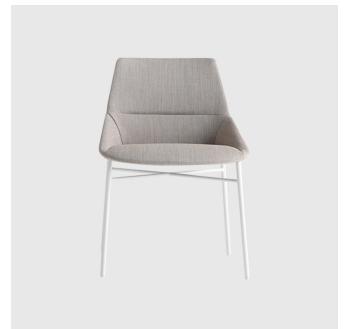

## *Dunas XS 5-Way Castor*

**INCLASS**

**DESIGN** CHRISTOPHE PILLET  
INCLASS, SPAIN

Characterised by a sophisticated design, with sleek lines and essential elegance, Dunas XS offers an extensive collection of chairs and armchairs of transversal use. Ultimate flexibility originates from the combination of two seat options, a chair or armchair, with a wide variety of bases, allowing endless possibilities of use in all types of contexts and spaces.

LOUNGE CHAIR  
INCLASS

**Dunas XL Low Back Swivel**

LOUNGE CHAIR  
INCLASS

**Dunas XL Low Back Timber 4-Leg**

LOUNGE CHAIR  
INCLASS

**Dunas XL Low Back Timber Trestle**

LOUNGE CHAIR  
INCLASS

**Dunas XS 4-Leg**