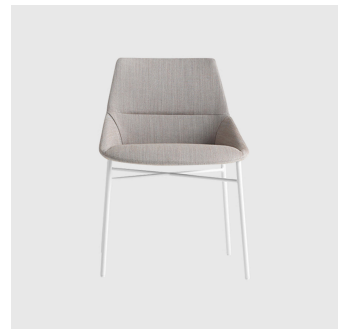

Dunas XS Sled

INCLASS

DESIGN CHRISTOPHE PILLET
INCLASS, SPAIN

Characterised by a sophisticated design, with sleek lines and essential elegance, Dunas XS offers an extensive collection of chairs and armchairs of transversal use. Ultimate flexibility originates from the combination of two seat options, a chair or armchair, with a wide variety of bases, allowing endless possibilities of use in all types of contexts and spaces.

The Dunas collection includes the XS range of chairs and armchairs, available in the following variations; 4 Leg, Sled, 4-Way Swivel, 4-Way Pedestal 5-Way Castor and Timber Trestle. Expanding on the range, the Dunas XL lounge is available with a low or high back on a variety of base options, and is a perfect complimentary solution to any waiting or lounge space, both public and private.

Dunas XL High Back Sled

LOUNGE CHAIR
INCLASS

Dunas XL High Back Swivel

LOUNGE CHAIR
INCLASS

Dunas XL High Back Timber Trestle

LOUNGE CHAIR
INCLASS

Dunas XL Low Back Sled

LOUNGE CHAIR
INCLASS

Dunas XL Low Back Swivel

LOUNGE CHAIR
INCLASS

Dunas XL Low Back Timber 4-Leg

LOUNGE CHAIR
INCLASS

Dunas XL Low Back Timber Trestle

LOUNGE CHAIR
INCLASS

Dunas XS 4-Leg

CHAIR
INCLASS