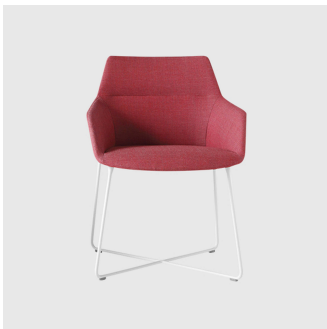

Dunas XS Sled

INCLASS

DESIGN CHRISTOPHE PILLET
INCLASS, SPAIN

Characterised by a sophisticated design, with sleek lines and essential elegance, Dunas XS offers an extensive collection of chairs and armchairs of transversal use. Ultimate flexibility originates from the combination of two seat options, a chair or armchair, with a wide variety of bases, allowing endless possibilities of use in all types of contexts and spaces.

The Dunas collection includes the XS range of chairs and armchairs, available in the following variations; 4 Leg, Sled, 4-Way Swivel, 4-Way Pedestal 5-Way Castor and Timber Trestle. Expanding on the range, the Dunas XL lounge is available with a low or high back on a variety of base options, and is a perfect complimentary solution to any waiting or lounge space, both public and private.

Dunas XS 4-Way Swivel
MEETING CHAIR
INCLASS

Dunas XS 4-Way Swivel
MEETING ARMCHAIR
INCLASS

Dunas XS 5-Way Castor
TASK CHAIR
INCLASS

Dunas XS 5-Way Castor
TASK ARMCHAIR
INCLASS

Dunas XS Sled
CHAIR
INCLASS

Dunas XS Sled
ARMCHAIR
INCLASS