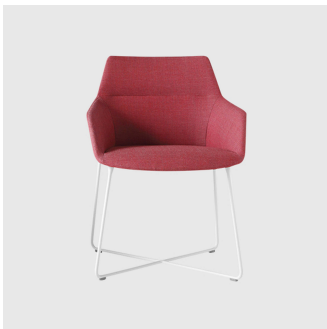

Dunas XS Sled
ARMCHAIR
INCLASS