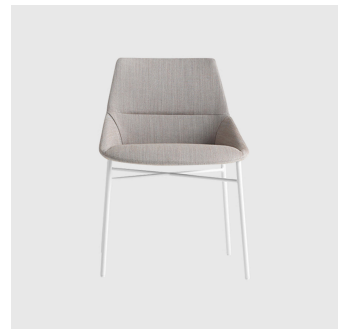

Dunas XS Timber Trestle

INCLASS

DESIGN CHRISTOPHE PILLET
INCLASS, SPAIN

Characterised by a sophisticated design, with sleek lines and essential elegance, Dunas XS offers an extensive collection of chairs and armchairs of transversal use. Ultimate flexibility originates from the combination of two seat options, a chair or armchair, with a wide variety of bases, allowing endless possibilities of use in all types of contexts and spaces.

The Dunas collection includes the XS range of chairs and armchairs, available in the following variations; 4 Leg, Sled, 4-Way Swivel, 4-Way Pedestal 5-Way Castor and Timber Trestle. Expanding on the range, the Dunas XL lounge is available with a low or high back on a variety of base options, and is a perfect complimentary solution to any waiting or lounge space, both public and private.

COLLECTION

Dunas XL High Back Sled

LOUNGE CHAIR
INCLASS

Dunas XL High Back Swivel

LOUNGE CHAIR
INCLASS

Dunas XL High Back Timber Trestle

LOUNGE CHAIR
INCLASS

Dunas XL Low Back Sled

LOUNGE CHAIR
INCLASS

Dunas XL Low Back Swivel

LOUNGE CHAIR
INCLASS

Dunas XL Low Back Timber 4-Leg

LOUNGE CHAIR
INCLASS

Dunas XL Low Back Timber Trestle

LOUNGE CHAIR
INCLASS

Dunas XS 4-Leg