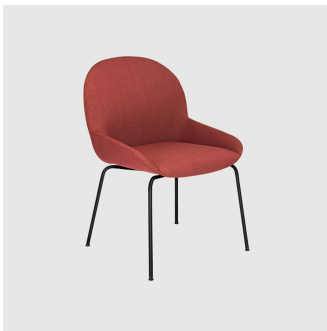

Elba 4-Leg

CRASSEVIG

DESIGN DEBIASANDRI
CRASSEVIG, ITALY

Elba, a new seating family, is manufactured with a curved plywood shell and padded with differentiated-density foam that is both soft and comfortable. Designed and manufactured utilising the unique skillset and meticulous detailing that Crassevig is known for, the Elba range is expansive in its offering, ensuring a suitable solution in a wide range of environments.

Elba is available with a timber or metal 4-Leg frame, wooden trestle, aluminum 4-Way swivel (with or without castors) or aluminum 5-Way swivel base on castors. Elba is available in both armless or armchair options and can be upholstered in a variety of fabrics.

Base: High resilient 18mm DIA steel, to selected finish

Glides: Standard plastic glides or felt glides for timber floors

COLLECTION

Elba 4-Leg

CHAIR
CRASSEVIG

Elba 4 Timber 4-Leg

CHAIR
CRASSEVIG

Elba 4-Leg