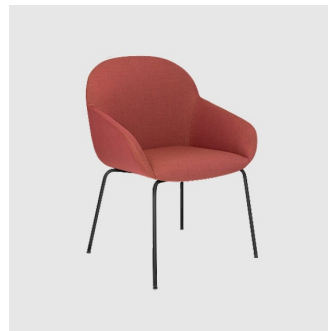

Elba is available with a timber or metal 4-Leg frame, wooden trestle, aluminum 4-Way swivel (with or without castors) or aluminum 5-Way swivel base on castors. Elba is available in both armless or armchair options and can be upholstered in a variety of fabrics.

Base: High resilient 18mm DIA steel, to selected finish

Glides: Standard plastic glides or felt glides for timber floors

COLLECTION

Elba 4-Leg

CHAIR
CRASSEVIG

Elba 4 Timber 4-Leg

CHAIR
CRASSEVIG

Elba 4-Leg