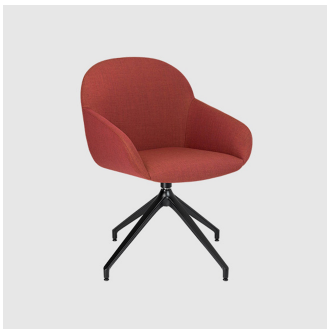

Elba is available with a timber or metal 4-Leg frame, wooden trestle, aluminum 4-Way swivel (with or without castors) or aluminum 5-Way swivel base on castors. Elba is available in both armless or armchair options and can be upholstered in a variety of fabrics.

Base: High resilient 18mm DIA steel, to selected finish

Glides: Standard plastic glides or felt glides for timber floors

COLLECTION

Elba 4-Leg

CHAIR
CRASSEVIG

Elba 4 Timber 4-Leg

CHAIR
CRASSEVIG

Elba 4-Leg

ARMCHAIR
CRASSEVIG

Elba 4-Way Swivel

MEETING CHAIR
CRASSEVIG

Elba 4-Way Swivel

MEETING ARMCHAIR
CRASSEVIG

Elba 5-Way Castor

TASK CHAIR
CRASSEVIG

Elba 5-Way Castor