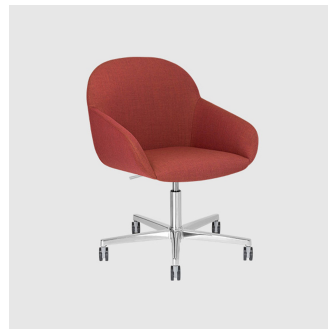

Elba is available with a timber or metal 4-Leg frame, wooden trestle, aluminum 4-Way swivel (with or without castors) or aluminum 5-Way swivel base on castors. Elba is available in both armless or armchair options and can be upholstered in a variety of fabrics.

Base: High resilient 18mm DIA steel, to selected finish

Glides: Standard plastic glides or felt glides for timber floors

COLLECTION

Elba 4-Leg

CHAIR
CRASSEVIG

Elba 4 Timber 4-Leg

CHAIR
CRASSEVIG

Elba 4-Leg

ARMCHAIR
CRASSEVIG

Elba 4-Way Swivel

MEETING CHAIR
CRASSEVIG

Elba 4-Way Swivel

MEETING ARMCHAIR
CRASSEVIG

Elba 5-Way Castor

TASK CHAIR
CRASSEVIG

Elba 5-Way Castor