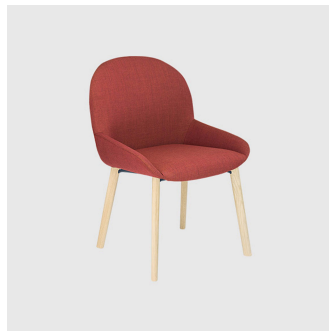

Elba is available with a timber or metal 4-Leg frame, wooden trestle, aluminum 4-Way swivel (with or without castors) or aluminum 5-Way swivel base on castors. Elba is available in both armless or armchair options and can be upholstered in a variety of fabrics.

Base: High resilient 18mm DIA steel, to selected finish

Glides: Standard plastic glides or felt glides for timber floors

COLLECTION

Elba 4-Leg

CHAIR
CRASSEVIG

Elba 4 Timber 4-Leg

CHAIR
CRASSEVIG

Elba 4-Leg

ARMCHAIR
CRASSEVIG

Elba 4-Way Swivel

MEETING CHAIR
CRASSEVIG

Elba 4-Way Swivel

MEETING ARMCHAIR
CRASSEVIG

Elba 5-Way Castor

TASK CHAIR
CRASSEVIG

Elba 5-Way Castor