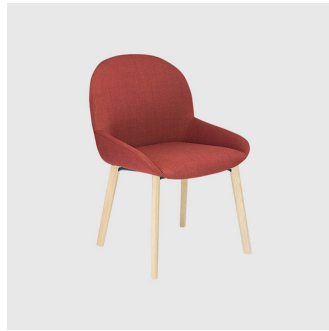

Elba is available with a timber or metal 4-Leg frame, wooden trestle, aluminum 4-Way swivel (with or without castors) or aluminum 5-Way swivel base on castors. Elba is available in both armless or armchair options and can be upholstered in a variety of fabrics.

Base: High resilient 18mmDIA steel, to selected finish

Glides: Standard plastic glides or felt glides for timber floors

COLLECTION

Elba 4-Leg

CHAIR
CRASSEVIG

Elba 4 Timber 4-Leg

CHAIR
CRASSEVIG

Elba 4-Leg

ARMCHAIR
CRASSEVIG

Elba 4-Way Swivel

MEETING CHAIR
CRASSEVIG

Elba 4-Way Swivel

MEETING ARMCHAIR
CRASSEVIG

Elba 5-Way Castor

TASK CHAIR
CRASSEVIG

Elba 5-Way Castor