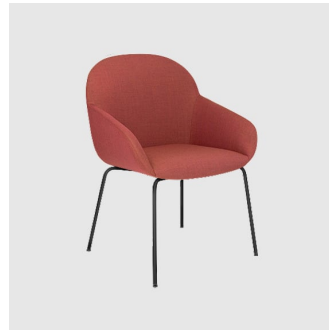

Elba is available with a timber or metal 4-Leg frame, wooden trestle, aluminum 4-Way swivel (with or without castors) or aluminum 5-Way swivel base on castors. Elba is available in both armless or armchair options and can be upholstered in a variety of fabrics.

Base: High resilient 18mmDIA steel, to selected finish

Glides: Standard plastic glides or felt glides for timber floors

COLLECTION

Elba 4-Leg

CHAIR
CRASSEVIG

Elba 4 Timber 4-Leg

CHAIR
CRASSEVIG

Elba 4-Leg