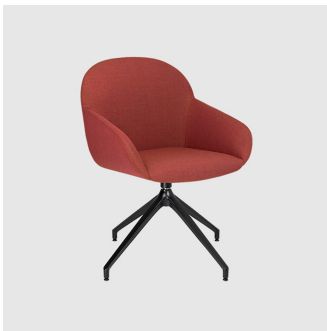

Elba is available with a timber or metal 4-Leg frame, wooden trestle, aluminum 4-Way swivel (with or without castors) or aluminum 5-Way swivel base on castors. Elba is available in both armless or armchair options and can be upholstered in a variety of fabrics.

Base: High resilient 18mmDIA steel, to selected finish

Glides: Standard plastic glides or felt glides for timber floors

COLLECTION

Elba 4-Leg

CHAIR
CRASSEVIG

Elba 4 Timber 4-Leg

CHAIR
CRASSEVIG

Elba 4-Leg

ARMCHAIR
CRASSEVIG

Elba 4-Way Swivel

MEETING CHAIR
CRASSEVIG

Elba 4-Way Swivel

MEETING ARMCHAIR
CRASSEVIG

Elba 5-Way Castor

TASK CHAIR
CRASSEVIG

Elba 5-Way Castor