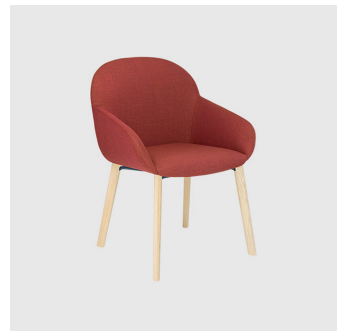

Elba Timber 4-Leg

ARMCHAIR
CRASSEVIG

SYDNEY
5/50 Stanley Street
Darlinghurst

+61 2 9358 1155

MELBOURNE
11 Stanley Street
Collingwood

+61 3 9417 0781

ownworld.com.au