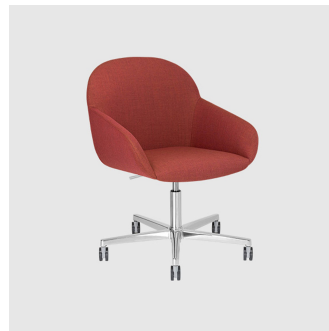

Elba is available with a timber or metal 4-Leg frame, wooden trestle, aluminum 4-Way swivel (with or without castors) or aluminum 5-Way swivel base on castors. Elba is available in both armless or armchair options and can be upholstered in a variety of fabrics.

Base: High resilient 18mmDIA steel, to selected finish

Glides: Standard plastic glides or felt glides for timber floors

COLLECTION

Elba 4-Leg

CHAIR
CRASSEVIG

Elba 4 Timber 4-Leg

CHAIR
CRASSEVIG

Elba 4-Leg

ARMCHAIR
CRASSEVIG

Elba 4-Way Swivel

MEETING CHAIR
CRASSEVIG

Elba 4-Way Swivel

MEETING ARMCHAIR
CRASSEVIG

Elba 5-Way Castor

TASK CHAIR
CRASSEVIG

Elba 5-Way Castor