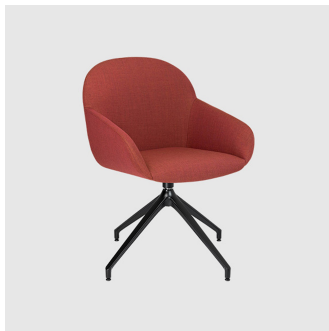

Elba 4-Way Swivel

MEETING ARMCHAIR
CRASSEVIG