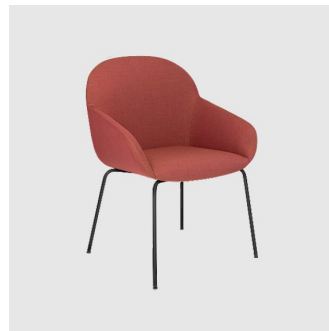

Elba is available with a timber or metal 4-Leg frame, wooden trestle, aluminum 4-Way swivel (with or without castors) or aluminum 5-Way swivel base on castors. Elba is available in both armless or armchair options and can be upholstered in a variety of fabrics.

## COLLECTION

**Elba 4-Leg**

CHAIR  
CRASSEVIG

**Elba 4 Timber 4-Leg**

CHAIR  
CRASSEVIG

**Elba 4-Leg**

ARMCHAIR  
CRASSEVIG

**Elba 4-Way Swivel**