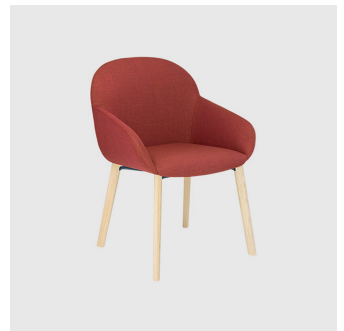

Elba is available with a timber or metal 4-Leg frame, wooden trestle, aluminum 4-Way swivel (with or without castors) or aluminum 5-Way swivel base on castors. Elba is available in both armless or armchair options and can be upholstered in a variety of fabrics.

## COLLECTION

**Elba 4-Leg**

CHAIR  
CRASSEVIG

**Elba 4 Timber 4-Leg**

CHAIR  
CRASSEVIG

**Elba 4-Leg**

ARMCHAIR  
CRASSEVIG

**Elba 4-Way Swivel**

MEETING CHAIR  
CRASSEVIG

**Elba 4-Way Swivel**

MEETING ARMCHAIR  
CRASSEVIG

**Elba 5-Way Castor**

TASK CHAIR  
CRASSEVIG

**Elba 5-Way Castor**

TASK ARMCHAIR  
CRASSEVIG

**Elba Timber 4-Leg**