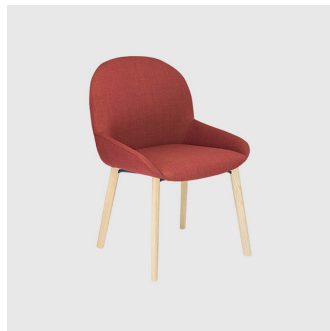

Elba 4 Timber 4-Leg

CHAIR
CRASSEVIG