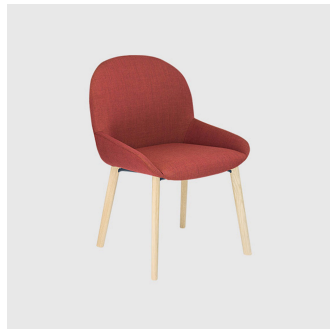

Elba is available with a timber or metal 4-Leg frame, wooden trestle, aluminum 4-Way swivel (with or without castors) or aluminum 5-Way swivel base on castors. Elba is available in both armless or armchair options and can be upholstered in a variety of fabrics.

Base: Aluminium steel frame, powdercoated to house colour

Glides: Standard plastic glides or felt glides for timber floors

Optional Castors: Polymer soft tread castors

## COLLECTION

**Elba 4-Leg**  
CHAIR  
CRASSEVIG

**Elba 4 Timber 4-Leg**  
CHAIR  
CRASSEVIG

**Elba 4-Leg**  
ARMCHAIR  
CRASSEVIG

**Elba 4-Way Swivel**  
MEETING CHAIR  
CRASSEVIG

**Elba 4-Way Swivel**  
MEETING ARMCHAIR  
CRASSEVIG