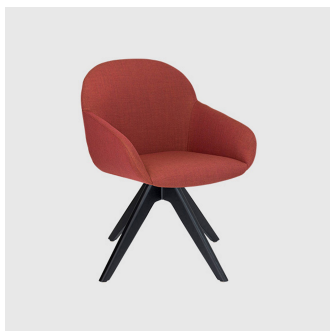

Elba Timber Trestle

ARMCHAIR
CRASSEVIG

SYDNEY
5/50 Stanley Street
Darlinghurst

+61293581155

MELBOURNE
11 Stanley Street
Collingwood

+61394170781

ownworld.com.au