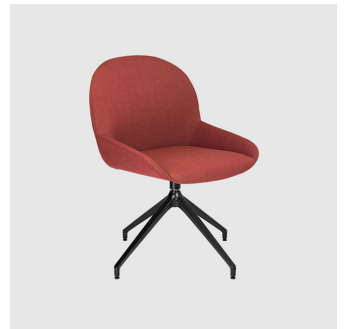

Elba is available with a timber or metal 4-Leg frame, wooden trestle, aluminum 4-Way swivel (with or without castors) or aluminum 5-Way swivel base on castors. Elba is available in both armless or armchair options and can be upholstered in a variety of fabrics.

## COLLECTION

**Elba 4-Leg**  
CHAIR  
CRASSEVIG

**Elba 4 Timber 4-Leg**  
CHAIR  
CRASSEVIG

**Elba 4-Leg**  
ARMCHAIR  
CRASSEVIG

**Elba 4-Way Swivel**  
MEETING CHAIR  
CRASSEVIG

**Elba 4-Way Swivel**  
MEETING ARMCHAIR  
CRASSEVIG