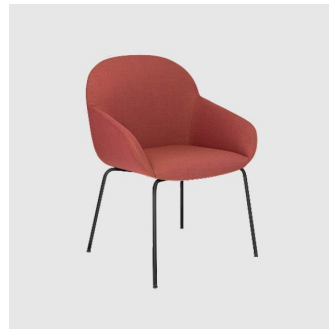

Elba is available with a timber or metal 4-Leg frame, wooden trestle, aluminum 4-Way swivel (with or without castors) or aluminum 5-Way swivel base on castors. Elba is available in both armless or armchair options and can be upholstered in a variety of fabrics.

Base: Aluminium steel frame, powdercoated to house colour

Glides: Standard plastic glides or felt glides for timber floors

Optional Castors: Polymer soft tread castors

## COLLECTION

**Elba 4-Leg**  
CHAIR  
CRASSEVIG

**Elba 4 Timber 4-Leg**  
CHAIR  
CRASSEVIG

**Elba 4-Leg**  
ARMCHAIR  
CRASSEVIG

**Elba 4-Way Swivel**  
MEETING CHAIR  
CRASSEVIG

**Elba 4-Way Swivel**  
MEETING ARMCHAIR  
CRASSEVIG