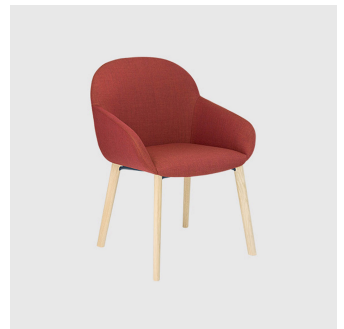

Elba Timber 4-Leg
ARMCHAIR
CRASSEVIG

SYDNEY
5/50 Stanley Street
Darlinghurst

+61 2 9358 1155

MELBOURNE
11 Stanley Street
Collingwood

+61 3 9417 0781

ownworld.com.au