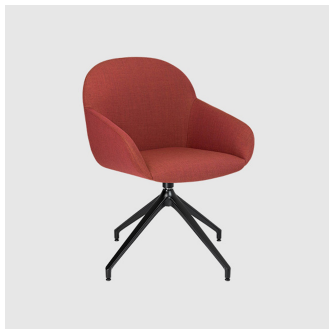

Elba is available with a timber or metal 4-Leg frame, wooden trestle, aluminum 4-Way swivel (with or without castors) or aluminum 5-Way swivel base on castors. Elba is available in both armless or armchair options and can be upholstered in a variety of fabrics.

## COLLECTION

**Elba 4-Leg**  
CHAIR  
CRASSEVIG

**Elba 4 Timber 4-Leg**  
CHAIR  
CRASSEVIG

**Elba 4-Leg**  
ARMCHAIR  
CRASSEVIG

**Elba 4-Way Swivel**  
MEETING CHAIR  
CRASSEVIG

**Elba 4-Way Swivel**  
MEETING ARMCHAIR  
CRASSEVIG