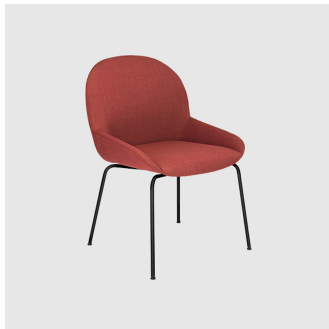

DIMENSIONS

ELBA P/PB

W 610 D 630 H 870 | SH 470 AH 650 (mm)

MATERIALS

Shell and Armrests: Constructed from 11mm thick moulded plywood, upholstered in selected fabric/leather

Upholstery: Fire retardant foam, fully upholstered in house fabric/leather or COM/COL

Base: Aluminium steel frame, powdercoated to house colour

Glides: Standard plastic glides or felt glides for timber floors

Optional Castors: Polymer soft tread castors

COLLECTION

Elba 4-Leg
CHAIR
CRASSEVIG