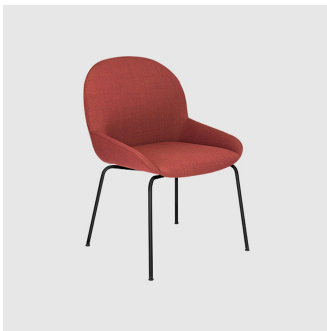

DIMENSIONS

ELBAR/SW

W580 D630 H870 | SH470 (mm)

MATERIALS

Shell: Constructed from 11mm thick moulded plywood, upholstered in selected fabric/leather

Upholstery: Fire retardant foam, fully upholstered in house fabric/leather or COM/COL

Base: Aluminium steel frame, to house finish

Castors: Polymer soft tread castors

COLLECTION

Elba 4-Leg

CHAIR
CRASSEVIG