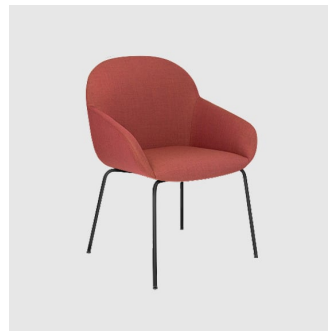

Elba is available with a timber or metal 4-Leg frame, wooden trestle, aluminum 4-Way swivel (with or without castors) or aluminum 5-Way swivel base on castors. Elba is available in both armless or armchair options and can be upholstered in a variety of fabrics.

## COLLECTION

**Elba 4-Leg**

CHAIR  
CRASSEVIG

**Elba 4 Timber 4-Leg**

CHAIR  
CRASSEVIG

**Elba 4-Leg**

ARMCHAIR  
CRASSEVIG

**Elba 4-Way Swivel**