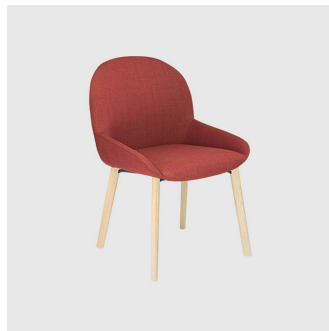

Elba 4 Timber 4-Leg

CHAIR
CRASSEVIG