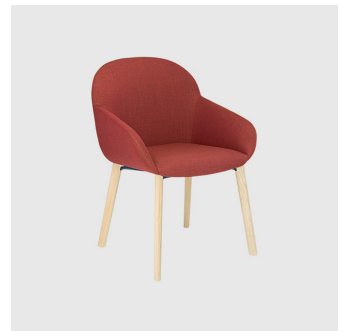

Elba is available with a timber or metal 4-Leg frame, wooden trestle, aluminum 4-Way swivel (with or without castors) or aluminum 5-Way swivel base on castors. Elba is available in both armless or armchair options and can be upholstered in a variety of fabrics.

## COLLECTION

**Elba 4-Leg**

CHAIR  
CRASSEVIG

**Elba 4 Timber 4-Leg**

CHAIR  
CRASSEVIG

**Elba 4-Leg**

ARMCHAIR  
CRASSEVIG

**Elba 4-Way Swivel**

MEETING CHAIR  
CRASSEVIG

**Elba 4-Way Swivel**

MEETING ARMCHAIR  
CRASSEVIG

**Elba 5-Way Castor**

TASK CHAIR  
CRASSEVIG

**Elba 5-Way Castor**

TASK ARMCHAIR  
CRASSEVIG

**Elba Timber 4-Leg**