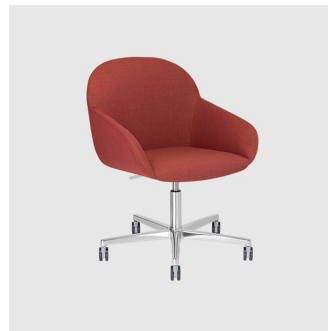

Elba is available with a timber or metal 4-Leg frame, wooden trestle, aluminum 4-Way swivel (with or without castors) or aluminum 5-Way swivel base on castors. Elba is available in both armless or armchair options and can be upholstered in a variety of fabrics.

## COLLECTION

**Elba 4-Leg**

CHAIR  
CRASSEVIG

**Elba 4 Timber 4-Leg**

CHAIR  
CRASSEVIG

**Elba 4-Leg**

ARMCHAIR  
CRASSEVIG

**Elba 4-Way Swivel**

MEETING CHAIR  
CRASSEVIG

**Elba 4-Way Swivel**

MEETING ARMCHAIR  
CRASSEVIG

**Elba 5-Way Castor**

TASK CHAIR  
CRASSEVIG

**Elba 5-Way Castor**

TASK ARMCHAIR  
CRASSEVIG

**Elba Timber 4-Leg**