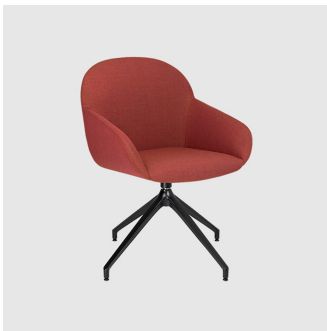

Elba is available with a timber or metal 4-Leg frame, wooden trestle, aluminum 4-Way swivel (with or without castors) or aluminum 5-Way swivel base on castors. Elba is available in both armless or armchair options and can be upholstered in a variety of fabrics.

## COLLECTION

**Elba 4-Leg**

CHAIR  
CRASSEVIG

**Elba 4 Timber 4-Leg**

CHAIR  
CRASSEVIG

**Elba 4-Leg**

ARMCHAIR  
CRASSEVIG

**Elba 4-Way Swivel**

MEETING CHAIR  
CRASSEVIG

**Elba 4-Way Swivel**

MEETING ARMCHAIR  
CRASSEVIG

**Elba 5-Way Castor**

TASK CHAIR  
CRASSEVIG

**Elba 5-Way Castor**

TASK ARMCHAIR  
CRASSEVIG

**Elba Timber 4-Leg**