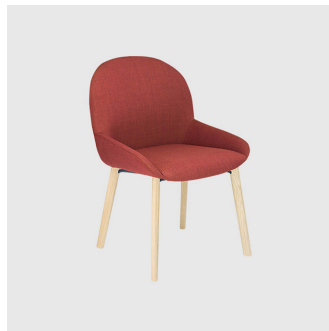

Elba 5-Way Castor

CRASSEVIG

DESIGN DEBIASI SANDRI
CRASSEVIG, ITALY

Elba, a new seating family, is manufactured with a curved plywood shell and padded with differentiated-density foam that is both soft and comfortable. Designed and manufactured utilising the unique skillset and meticulous detailing that Crassevig is known for, the Elba range is expansive in its offering, ensuring a suitable solution in a wide range of environments.

Elba is available with a timber or metal 4-Leg frame, wooden trestle, aluminum 4-Way swivel (with or without castors) or aluminum 5-Way swivel base on castors. Elba is available in both armless or armchair options and can be upholstered in a variety of fabrics.

Base: Aluminium steel frame, to house finish

Castors: Polymer soft tread castors

COLLECTION

Elba 4-Leg

CHAIR
CRASSEVIG

Elba 4 Timber 4-Leg

CHAIR
CRASSEVIG

Elba 4-Leg

ARMCHAIR
CRASSEVIG

Elba 4-Way Swivel

MEETING CHAIR
CRASSEVIG

Elba 4-Way Swivel

MEETING ARMCHAIR
CRASSEVIG

Elba 5-Way Castor

TASK CHAIR
CRASSEVIG

Elba 5-Way Castor