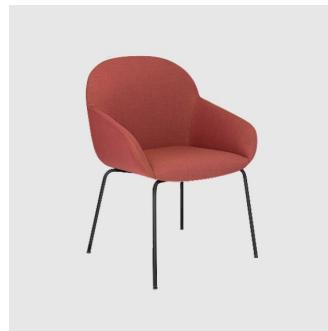

Elba is available with a timber or metal 4-Leg frame, wooden trestle, aluminum 4-Way swivel (with or without castors) or aluminum 5-Way swivel base on castors. Elba is available in both armless or armchair options and can be upholstered in a variety of fabrics.

Base: Aluminium steel frame, to house finish

Castors: Polymer soft tread castors

COLLECTION

Elba 4-Leg

CHAIR
CRASSEVIG

Elba 4 Timber 4-Leg

CHAIR
CRASSEVIG

Elba 4-Leg