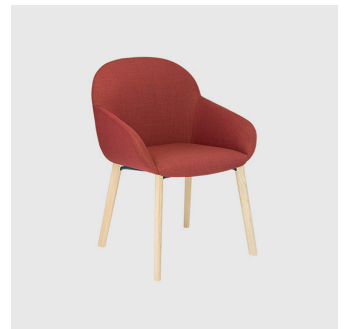

Elba Timber 4-Leg

ARMCHAIR
CRASSEVIG

SYDNEY
5/50 Stanley Street
Darlinghurst

+61 2 9358 1155

MELBOURNE
11 Stanley Street
Collingwood

+61 3 9417 0781

ownworld.com.au