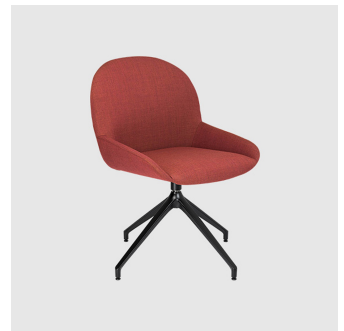

Elba is available with a timber or metal 4-Leg frame, wooden trestle, aluminum 4-Way swivel (with or without castors) or aluminum 5-Way swivel base on castors. Elba is available in both armless or armchair options and can be upholstered in a variety of fabrics.

Base: Aluminium steel frame, to house finish

Castors: Polymer soft tread castors

COLLECTION

Elba 4-Leg

CHAIR
CRASSEVIG

Elba 4 Timber 4-Leg

CHAIR
CRASSEVIG

Elba 4-Leg

ARMCHAIR
CRASSEVIG

Elba 4-Way Swivel

MEETING CHAIR
CRASSEVIG

Elba 4-Way Swivel

MEETING ARMCHAIR
CRASSEVIG

Elba 5-Way Castor

TASK CHAIR
CRASSEVIG

Elba 5-Way Castor