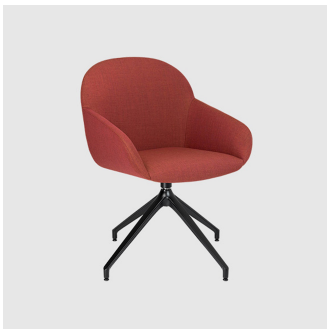

Elba is available with a timber or metal 4-Leg frame, wooden trestle, aluminum 4-Way swivel (with or without castors) or aluminum 5-Way swivel base on castors. Elba is available in both armless or armchair options and can be upholstered in a variety of fabrics.

Base: Aluminium steel frame, to house finish

Castors: Polymer soft tread castors

COLLECTION

Elba 4-Leg

CHAIR
CRASSEVIG

Elba 4 Timber 4-Leg

CHAIR
CRASSEVIG

Elba 4-Leg

ARMCHAIR
CRASSEVIG

Elba 4-Way Swivel

MEETING CHAIR
CRASSEVIG

Elba 4-Way Swivel

MEETING ARMCHAIR
CRASSEVIG

Elba 5-Way Castor

TASK CHAIR
CRASSEVIG

Elba 5-Way Castor