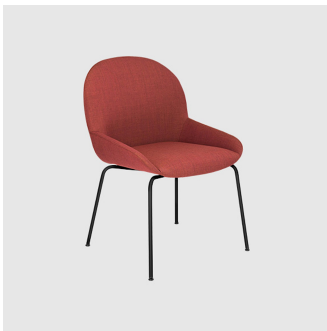

Elba 5-Way Castor

CRASSEVIG

DESIGN DEBIASI SANDRI
CRASSEVIG, ITALY

Elba, a new seating family, is manufactured with a curved plywood shell and padded with differentiated-density foam that is both soft and comfortable. Designed and manufactured utilising the unique skillset and meticulous detailing that Crassevig is known for, the Elba range is expansive in its offering, ensuring a suitable solution in a wide range of environments.

Elba is available with a timber or metal 4-Leg frame, wooden trestle, aluminum 4-Way swivel (with or without castors) or aluminum 5-Way swivel base on castors. Elba is available in both armless or armchair options and can be upholstered in a variety of fabrics.

Base: Aluminium steel frame, to house finish

Castors: Polymer soft tread castors

COLLECTION

Elba 4-Leg

CHAIR
CRASSEVIG

Elba 4 Timber 4-Leg

CHAIR
CRASSEVIG

Elba 4-Leg