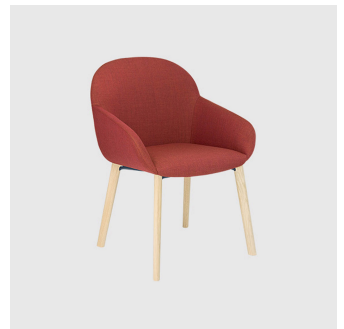

Elba is available with a timber or metal 4-Leg frame, wooden trestle, aluminum 4-Way swivel (with or without castors) or aluminum 5-Way swivel base on castors. Elba is available in both armless or armchair options and can be upholstered in a variety of fabrics.

## COLLECTION

**Elba 4-Leg**

CHAIR  
CRASSEVIG

**Elba 4 Timber 4-Leg**

CHAIR  
CRASSEVIG

**Elba 4-Leg**

ARMCHAIR  
CRASSEVIG

**Elba 4-Way Swivel**

MEETING CHAIR  
CRASSEVIG

**Elba 4-Way Swivel**

MEETING ARMCHAIR  
CRASSEVIG

**Elba 5-Way Castor**

TASK CHAIR  
CRASSEVIG

**Elba 5-Way Castor**

TASK ARMCHAIR  
CRASSEVIG

**Elba Timber 4-Leg**