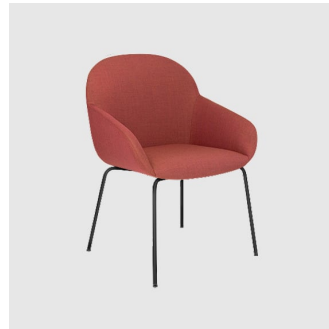

Elba is available with a timber or metal 4-Leg frame, wooden trestle, aluminum 4-Way swivel (with or without castors) or aluminum 5-Way swivel base on castors. Elba is available in both armless or armchair options and can be upholstered in a variety of fabrics.

## COLLECTION

**Elba 4-Leg**

CHAIR  
CRASSEVIG

**Elba 4 Timber 4-Leg**

CHAIR  
CRASSEVIG

**Elba 4-Leg**

ARMCHAIR  
CRASSEVIG

**Elba 4-Way Swivel**