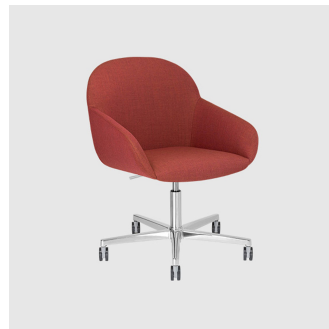

Elba is available with a timber or metal 4-Leg frame, wooden trestle, aluminum 4-Way swivel (with or without castors) or aluminum 5-Way swivel base on castors. Elba is available in both armless or armchair options and can be upholstered in a variety of fabrics.

## COLLECTION

**Elba 4-Leg**

CHAIR  
CRASSEVIG

**Elba 4 Timber 4-Leg**

CHAIR  
CRASSEVIG

**Elba 4-Leg**

ARMCHAIR  
CRASSEVIG

**Elba 4-Way Swivel**

MEETING CHAIR  
CRASSEVIG

**Elba 4-Way Swivel**

MEETING ARMCHAIR  
CRASSEVIG

**Elba 5-Way Castor**

TASK CHAIR  
CRASSEVIG

**Elba 5-Way Castor**

TASK ARMCHAIR  
CRASSEVIG

**Elba Timber 4-Leg**