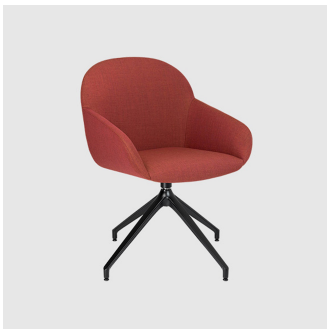

Elba 4-Way Swivel

MEETING ARMCHAIR
CRASSEVIG