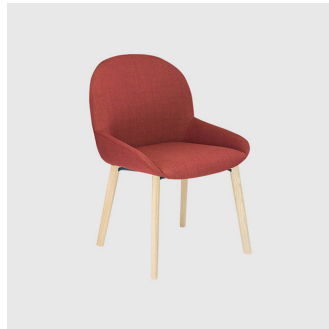

Elba 4 Timber 4-Leg

CHAIR
CRASSEVIG