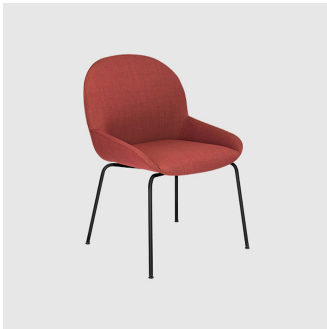

DIMENSIONS

ELBA R/WP

W 580 D 630 H 870 | SH 470 (mm)

MATERIALS

Shell: Constructed from 11mm thick moulded plywood, upholstered in selected fabric/leather

Upholstery: Fire retardant foam, fully upholstered in house fabric/leather or COM/COL

Frame: Solid Oak timber, stained or lacquered to selected house colour

Glides: Standard plastic glides or felt glides for timber floors

COLLECTION

Elba 4-Leg

CHAIR
CRASSEVIG