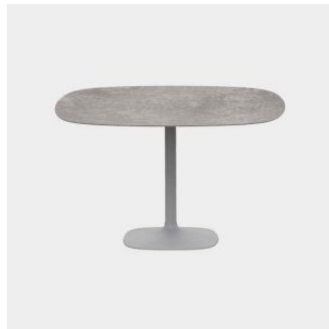

Ellis

CAFÉ/DINING TABLE
DESALTO

SYDNEY
5/50 Stanley Street
Darlinghurst

+61 2 9358 1155

MELBOURNE
11 Stanley Street
Collingwood

+61 3 9417 0781

ownworld.com.au