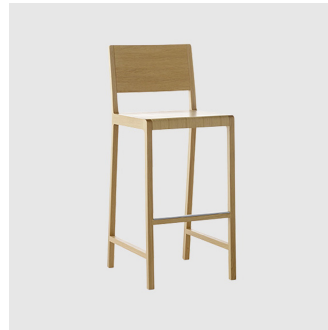

## Esse

CRASSEVIG

**DESIGN** PALOMBA-SERAFINI  
CRASSEVIG, ITALY

Solid timber with a simple linear shape and softened edges is the secret of the Esse chair's beauty. The woodworker's expertise is evident at angle and junction and with its seamless profile, Esse is a true example of elegant design and quality craftsmanship.

Esse is available as stacking chair, armchair or stool in both counter and bar height, in timber or with an upholstered seat and is perfectly suited for dining areas and communal spaces.

## COLLECTION

---

**Esse**  
STACKING CHAIR  
CRASSEVIG

**Esse**  
ARMCHAIR  
CRASSEVIG

**Esse**  
STOOL  
CRASSEVIG

---

**SYDNEY**  
5/50 Stanley Street  
Darlinghurst

+61 2 9358 1155