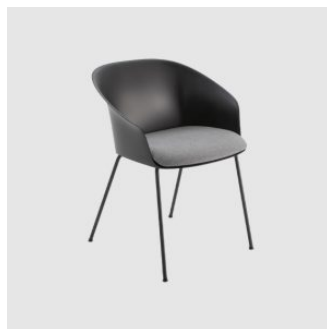

## *Finna 4-Way Swivel*

CRASSEVIG

**DESIGN** RAMOS BASSOLS  
CRASSEVIG, ITALY

As thin as a sheet of paper, and exuding essential comfort, the distinctive nature of the Finna chair becomes immediately apparent, featuring a delicate profile and drawing inspiration from Nordic minimalism. The designers faced the ultimate challenge of achieving armchair-like comfort using an exceptionally thin layer of recycled plastic, crafting it much like working with a sheet of paper. The shell, devoid of folds, boasts a gently curving perimeter free of sharp angles, assuring natural ergonomics and a sensation of weightlessness.

## MATERIALS

Shell: Recycled polypropylene and fibreglass with metal inserts to house colour

Upholstery: Upholstered in house Fabric or Leather

Base: Die-cast aluminium to house finish

Other Features: PE glides or reinforced copolymer soft treads wheels without safety brake

## COLLECTION

**Finna 4-Way Swivel**

ARMCHAIR  
CRASSEVIG

**Finna 5-Way Castor**

ARMCHAIR  
CRASSEVIG

**Finna Metal 4-Leg**

ARMCHAIR  
CRASSEVIG

**Finna Timber 4-Leg**