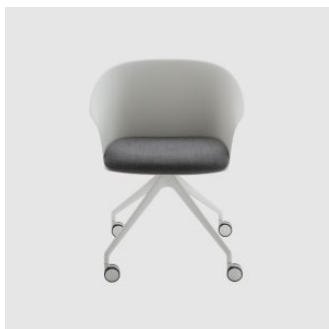

DIMENSIONS

W 610 D 480 H 800 | SH 440 (mm)

MATERIALS

Shell: Recycled polypropylene and fibreglass with metal inserts to house colour

Upholstery: Upholstered in house Fabric or Leather

Base: Die-cast aluminium to house finish

Other Features: PE glides or reinforced copolymer soft treads wheels without safety brake

COLLECTION

Finna 4-Way Swivel

ARMCHAIR
CRASSEVIG