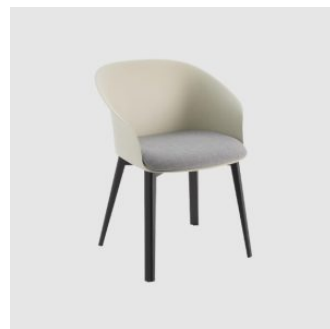

## *Finna 4-Way Swivel*

CRASSEVIG

**DESIGN** RAMOS BASSOLS  
CRASSEVIG, ITALY

As thin as a sheet of paper, and exuding essential comfort, the distinctive nature of the Finna chair becomes immediately apparent, featuring a delicate profile and drawing inspiration from Nordic minimalism. The designers faced the ultimate challenge of achieving armchair-like comfort using an exceptionally thin layer of recycled plastic, crafting it much like working with a sheet of paper. The shell, devoid of folds, boasts a gently curving perimeter free of sharp angles, assuring natural ergonomics and a sensation of weightlessness.

## MATERIALS

Shell: Recycled polypropylene and fibreglass with metal inserts to house colour

Upholstery: Upholstered in house Fabric or Leather

Base: Die-cast aluminium to house finish

Other Features: PE glides or reinforced copolymer soft treads wheels without safety brake

## COLLECTION

**Finna 4-Way Swivel**

ARMCHAIR  
CRASSEVIG

**Finna 5-Way Castor**

ARMCHAIR  
CRASSEVIG

**Finna Metal 4-Leg**

ARMCHAIR  
CRASSEVIG

**Finna Timber 4-Leg**