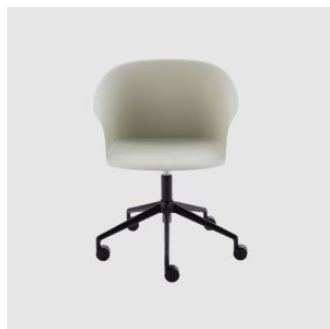

Finna 5-Way Castor

ARMCHAIR
CRASSEVIG