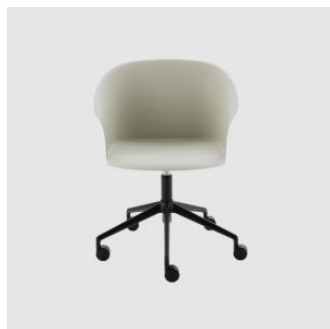

DESIGN RAMOS BASSOLS
CRASSEVIG, ITALY

As thin as a sheet of paper, and exuding essential comfort, the distinctive nature of the Finna chair becomes immediately apparent, featuring a delicate profile and drawing inspiration from Nordic minimalism. The designers faced the ultimate challenge of achieving armchair-like comfort using an exceptionally thin layer of recycled plastic, crafting it much like working with a sheet of paper. The shell, devoid of folds, boasts a gently curving perimeter free of sharp angles, assuring natural ergonomics and a sensation of weightlessness.

MATERIALS

Shell: Recycled polypropylene and fibreglass with metal inserts to house colour

Upholstery: Upholstered in house Fabric or Leather

Base: Die-cast aluminium to house finish:

Other Features: PE glides or castors

COLLECTION

Finna 4-Way Swivel

ARMCHAIR
CRASSEVIG

Finna 5-Way Castor

ARMCHAIR
CRASSEVIG

Finna Metal 4-Leg

ARMCHAIR
CRASSEVIG

Finna Timber 4-Leg