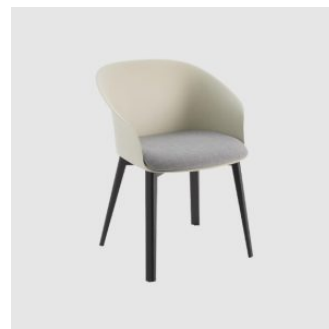

DESIGN RAMOS BASSOLS
CRASSEVIG, ITALY

As thin as a sheet of paper, and exuding essential comfort, the distinctive nature of the Finna chair becomes immediately apparent, featuring a delicate profile and drawing inspiration from Nordic minimalism. The designers faced the ultimate challenge of achieving armchair-like comfort using an exceptionally thin layer of recycled plastic, crafting it much like working with a sheet of paper. The shell, devoid of folds, boasts a gently curving perimeter free of sharp angles, assuring natural ergonomics and a sensation of weightlessness.

MATERIALS

Shell: Recycled polypropylene and fibreglass with metal inserts to house colour

Upholstery: Upholstered in house Fabric or Leather

Base: Die-cast aluminium to house finish:

Other Features: PE glides or castors

COLLECTION

Finna 4-Way Swivel

ARMCHAIR
CRASSEVIG

Finna 5-Way Castor

ARMCHAIR
CRASSEVIG

Finna Metal 4-Leg

ARMCHAIR
CRASSEVIG

Finna Timber 4-Leg