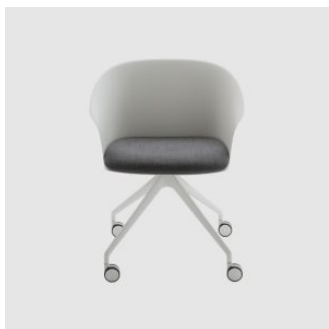

DESIGN RAMOS BASSOLS
CRASSEVIG, ITALY

As thin as a sheet of paper, and exuding essential comfort, the distinctive nature of the Finna chair becomes immediately apparent, featuring a delicate profile and drawing inspiration from Nordic minimalism. The designers faced the ultimate challenge of achieving armchair-like comfort using an exceptionally thin layer of recycled plastic, crafting it much like working with a sheet of paper. The shell, devoid of folds, boasts a gently curving perimeter free of sharp angles, assuring natural ergonomics and a sensation of weightlessness.

MATERIALS

Shell: Recycled polypropylene and fibreglass with metal inserts to house colour

Upholstery: Upholstered in house Fabric or Leather

Base: Die-cast aluminium to house finish:

Other Features: PE glides or castors

COLLECTION

Finna 4-Way Swivel

ARMCHAIR
CRASSEVIG

Finna 5-Way Castor

ARMCHAIR
CRASSEVIG

Finna Metal 4-Leg

ARMCHAIR
CRASSEVIG

Finna Timber 4-Leg