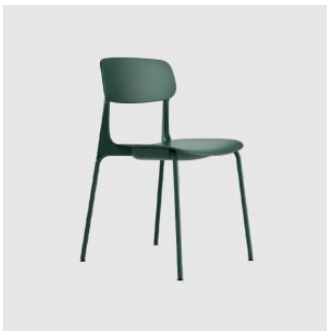

Floris

OKAMURA

DESIGN OKAMURA
OKAMURA, JAPAN

Floris is a task armchair that brings a refined sense of ease to everyday work and collaboration. Its softly contoured shell and gentle arm support create a welcoming seat that feels both supportive and approachable without visual fuss.

Engineered for all-day comfort, Floris balances intuitive ergonomics with a composed silhouette and thoughtful material expression. With options such as height-adjustable or swivel bases, it adapts effortlessly across modern workspaces, meeting zones and hybrid environments — a considered choice for design-led interiors that value comfort as much as clarity of form.

MELBOURNE
11 Stanley Street
Collingwood

+61 3 9417 0781

ownworld.com.au

DIMENSIONS

W 585 D 622 H 771-881 | SD 440 SH 414-524 (mm)

MATERIALS

Shell: Polypropylene

Back & Seat: Upholstered

Base: Aluminium

Castors: Hard nylon

Features: Adjustable seat height

COLLECTION

Baron
TASK CHAIR
OKAMURA

Choral
TASK CHAIR
OKAMURA

Contessa II
TASK CHAIR
OKAMURA

Cynara
TASK CHAIR
OKAMURA