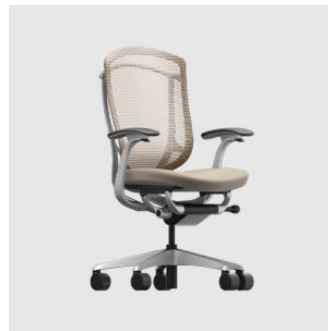

Floris

OKAMURA

DESIGN OKAMURA
OKAMURA, JAPAN

Floris is a task armchair that brings a refined sense of ease to everyday work and collaboration. Its softly contoured shell and gentle arm support create a welcoming seat that feels both supportive and approachable without visual fuss.

Engineered for all-day comfort, Floris balances intuitive ergonomics with a composed silhouette and thoughtful material expression. With options such as height-adjustable or swivel bases, it adapts effortlessly across modern workspaces, meeting zones and hybrid environments — a considered choice for design-led interiors that value comfort as much as clarity of form.

Base: Aluminium

Castors: Hard nylon

Features: Adjustable seat height

COLLECTION

Baron
TASK CHAIR
OKAMURA

Choral
TASK CHAIR
OKAMURA

Contessa II
TASK CHAIR
OKAMURA

Cynara
TASK CHAIR
OKAMURA