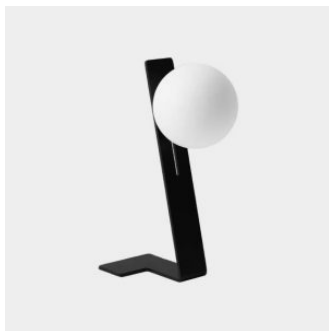

Fold

MIDJ

DESIGN PAOLO VERNIER
MIDJ, ITALY

Fold is a fixed table featuring a robust metal frame with four sturdy legs and a metal top. It comes in various sizes to accommodate different needs. This table boasts a self-leveling capability and can be conveniently stacked up to eight units. When specified with an outdoor finish, it becomes suitable for outdoor settings.

L 1000 W 1000 H 750 (mm)

Rectangular

L 1200 W 800 H 750 (mm)

MATERIALS

Structure: steel to house powdercoat colour

Other Features: Self-leveling PE glides

COLLECTION

Suspense
TABLE LAMP
MIDJ