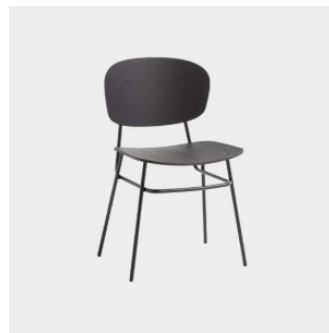

Fosca

DESIGN FRANCESC RIFE
BLASCO&VILA, SPAIN

The Fosca Collection is both contemporary and industrial, thanks to its mixed material construction. The collection sets out to be as practical as possible, with the option of padding and upholstery for additional comfort.

The Fosca Collection is designed by Francesc Rife and is available as a chair, stool and lounge chair.

PRICING

\$900 — \$1285 Trade pricing ex GST
Min = entry level, max = premium finishes

Contact us for volume pricing

MATERIALS

Seat and backrest: Moulded Ash wood finished to house colour

Upholstery: Padded and upholstered in house fabric

Base: Tubular steel to house powdercoat: Black F1

Glides: Nylon glides

COLLECTION

Fosca Handle Low

STOOL
BLASCO&VILA

Fosca Handle

STOOL
BLASCO&VILA

Fosca

CHAIR
BLASCO&VILA

Fosca

LOUNGE CHAIR
BLASCO&VILA

Fosca