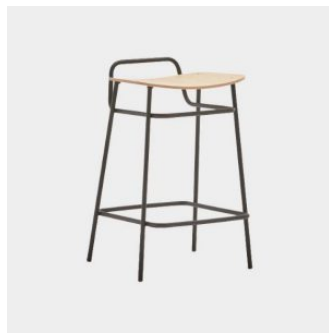

Fosca

DESIGN FRANCESC RIFE
BLASCO&VILA, SPAIN

The Fosca Collection is both contemporary and industrial, thanks to its mixed material construction. The collection sets out to be as practical as possible, with the option of padding and upholstery for additional comfort.

MATERIALS

Seat and backrest: Moulded Ash wood finished to house colour

Upholstery: Padded and upholstered in house fabric

Base: Tubular steel to house powdercoat: Black F1

Glides: Nylon glides

COLLECTION

Fosca Handle Low

STOOL
BLASCO&VILA

Fosca Handle

STOOL
BLASCO&VILA

Fosca

CHAIR
BLASCO&VILA

Fosca

LOUNGE CHAIR
BLASCO&VILA

Fosca