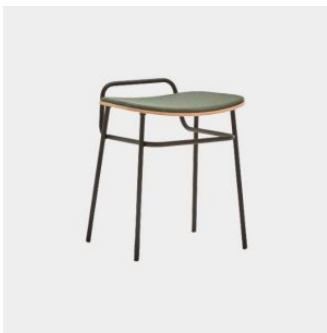

Fosca

DESIGN FRANCESC RIFE
BLASCO&VILA, SPAIN

The Fosca Collection is both contemporary and industrial, thanks to its mixed material construction. The collection sets out to be as practical as possible, with the option of padding and upholstery for additional comfort.

The Fosca Collection is designed by Francesc Rife and is available as a chair, stool and lounge chair.

PRICING

\$900 — \$1285 Trade pricing ex GST
Min = entry level, max = premium finishes

Contact us for volume pricing

MATERIALS

Seat and backrest: Moulded Ash wood finished to house colour

Upholstery: Padded and upholstered in house fabric

Base: Tubular steel to house powdercoat: Black F1

Glides: Nylon glides

COLLECTION

Fosca Handle Low

STOOL
BLASCO&VILA

Fosca Handle

STOOL
BLASCO&VILA

Fosca

CHAIR
BLASCO&VILA

Fosca

LOUNGE CHAIR
BLASCO&VILA

Fosca