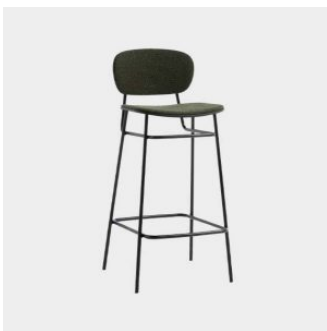

Fosca

DESIGN FRANCESC RIFE
BLASCO&VILA, SPAIN

The Fosca Collection is both contemporary and industrial, thanks to its mixed material construction. The collection sets out to be as practical as possible, with the option of padding and upholstery for additional comfort.

MATERIALS

Seat and backrest: Moulded Ash wood finished to house colour

Upholstery: Padded and upholstered in house fabric

Base: Tubular steel to house powdercoat: Black F1

Glides: Nylon glides

COLLECTION

Fosca Handle Low

STOOL
BLASCO&VILA

Fosca Handle

STOOL
BLASCO&VILA

Fosca

CHAIR
BLASCO&VILA

Fosca

LOUNGE CHAIR
BLASCO&VILA

Fosca