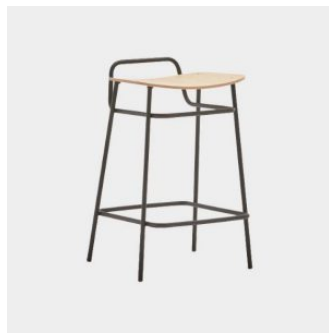

## MATERIALS

---

Seat: Moulded Ash wood finished to house colour

Upholstery: Padded and upholstered in house fabric

Base: Tubular steel to house powdercoat: Black F1

Glides: Nylon glides

## COLLECTION

---

**Fosca Handle Low**

STOOL  
BLASCO&VILA

**Fosca Handle**

STOOL  
BLASCO&VILA

**Fosca**

CHAIR  
BLASCO&VILA