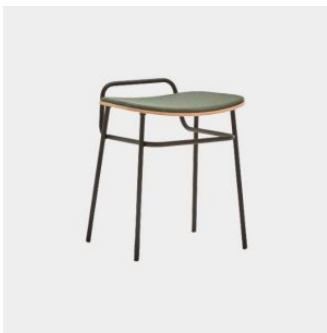

## *Fosca Handle*

**DESIGN** FRANCESC RIFE  
BLASCO&VILA, SPAIN

The Fosca Collection is both contemporary and industrial, thanks to its mixed material construction. The collection sets out to be as practical as possible, with the option of padding and upholstery for additional comfort.

The Fosca Collection is designed by Francesc Rife and is available as a chair, stool and lounge chair.

## MATERIALS

---

Seat: Moulded Ash wood finished to house colour

Upholstery: Padded and upholstered in house fabric

Base: Tubular steel to house powdercoat: Black F1

Glides: Nylon glides

## COLLECTION

---

**Fosca Handle Low**

STOOL  
BLASCO&VILA

**Fosca Handle**

STOOL  
BLASCO&VILA

**Fosca**

CHAIR  
BLASCO&VILA