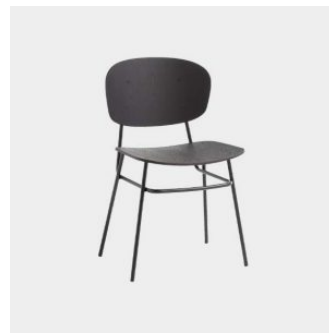

## *Fosca Handle*

**DESIGN** FRANCESC RIFE  
BLASCO&VILA, SPAIN

The Fosca Collection is both contemporary and industrial, thanks to its mixed material construction. The collection sets out to be as practical as possible, with the option of padding and upholstery for additional comfort.

The Fosca Collection is designed by Francesc Rife and is available as a chair, stool and lounge chair.

## MATERIALS

---

Seat: Moulded Ash wood finished to house colour

Upholstery: Padded and upholstered in house fabric

Base: Tubular steel to house powdercoat: Black F1

Glides: Nylon glides

## COLLECTION

---

**Fosca Handle Low**

STOOL  
BLASCO&VILA

**Fosca Handle**

STOOL  
BLASCO&VILA

**Fosca**

CHAIR  
BLASCO&VILA